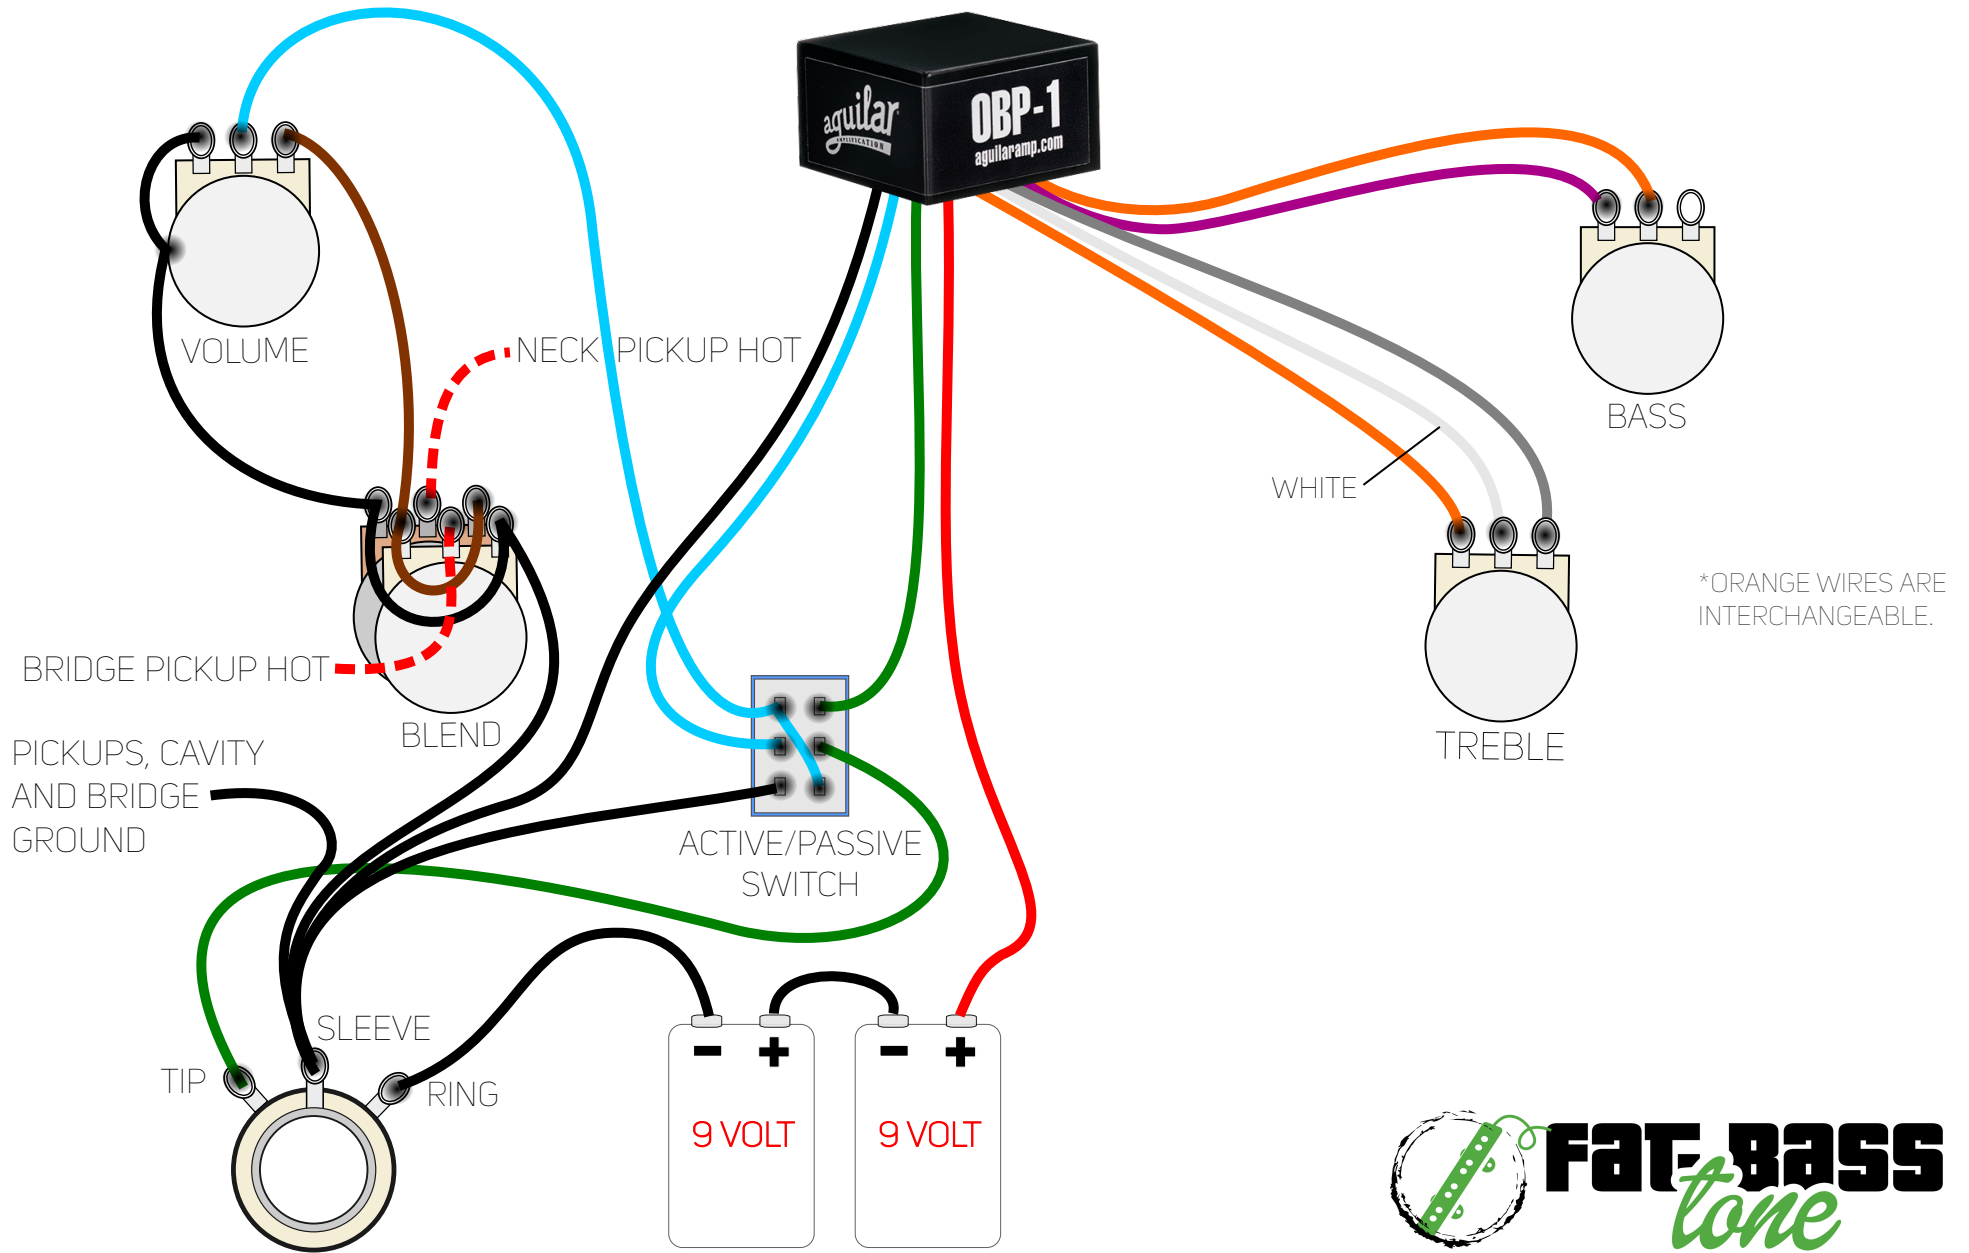

OBP1-VOL-BLEND-TREB-BASS-APSW

- POTENTIOMETERS AND SWITCHES SHOWN W/SHAFTS POINTING AWAY FROM VIEW

AGUILAR'S OBP1 PREAMP IS INTENDED FOR 18V INSTALLATION