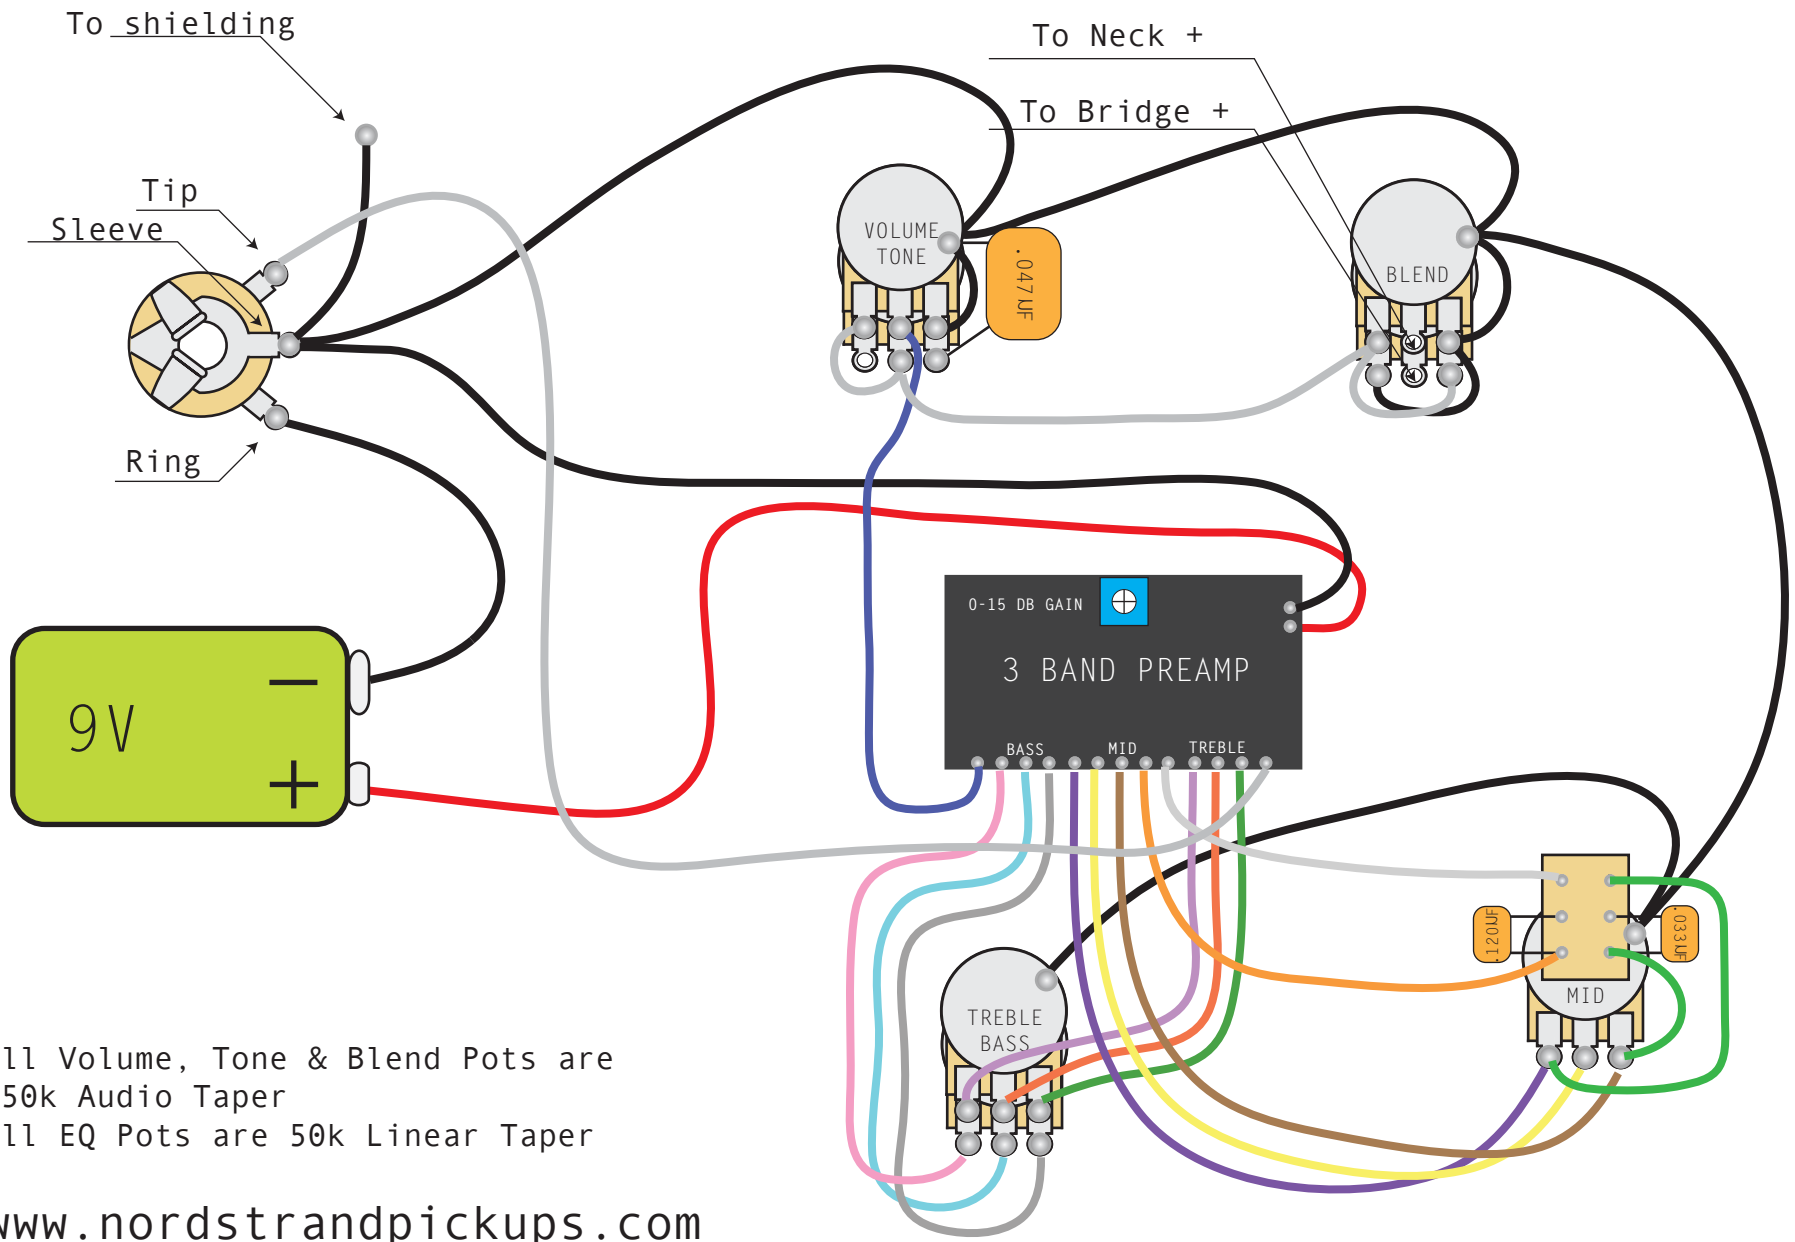

nordstrand pickups

3B-4b

All Volume, Tone & Blend Pots are
250k Audio Taper
All EQ Pots are 50k Linear Taper

www.nordstrandpickups.com