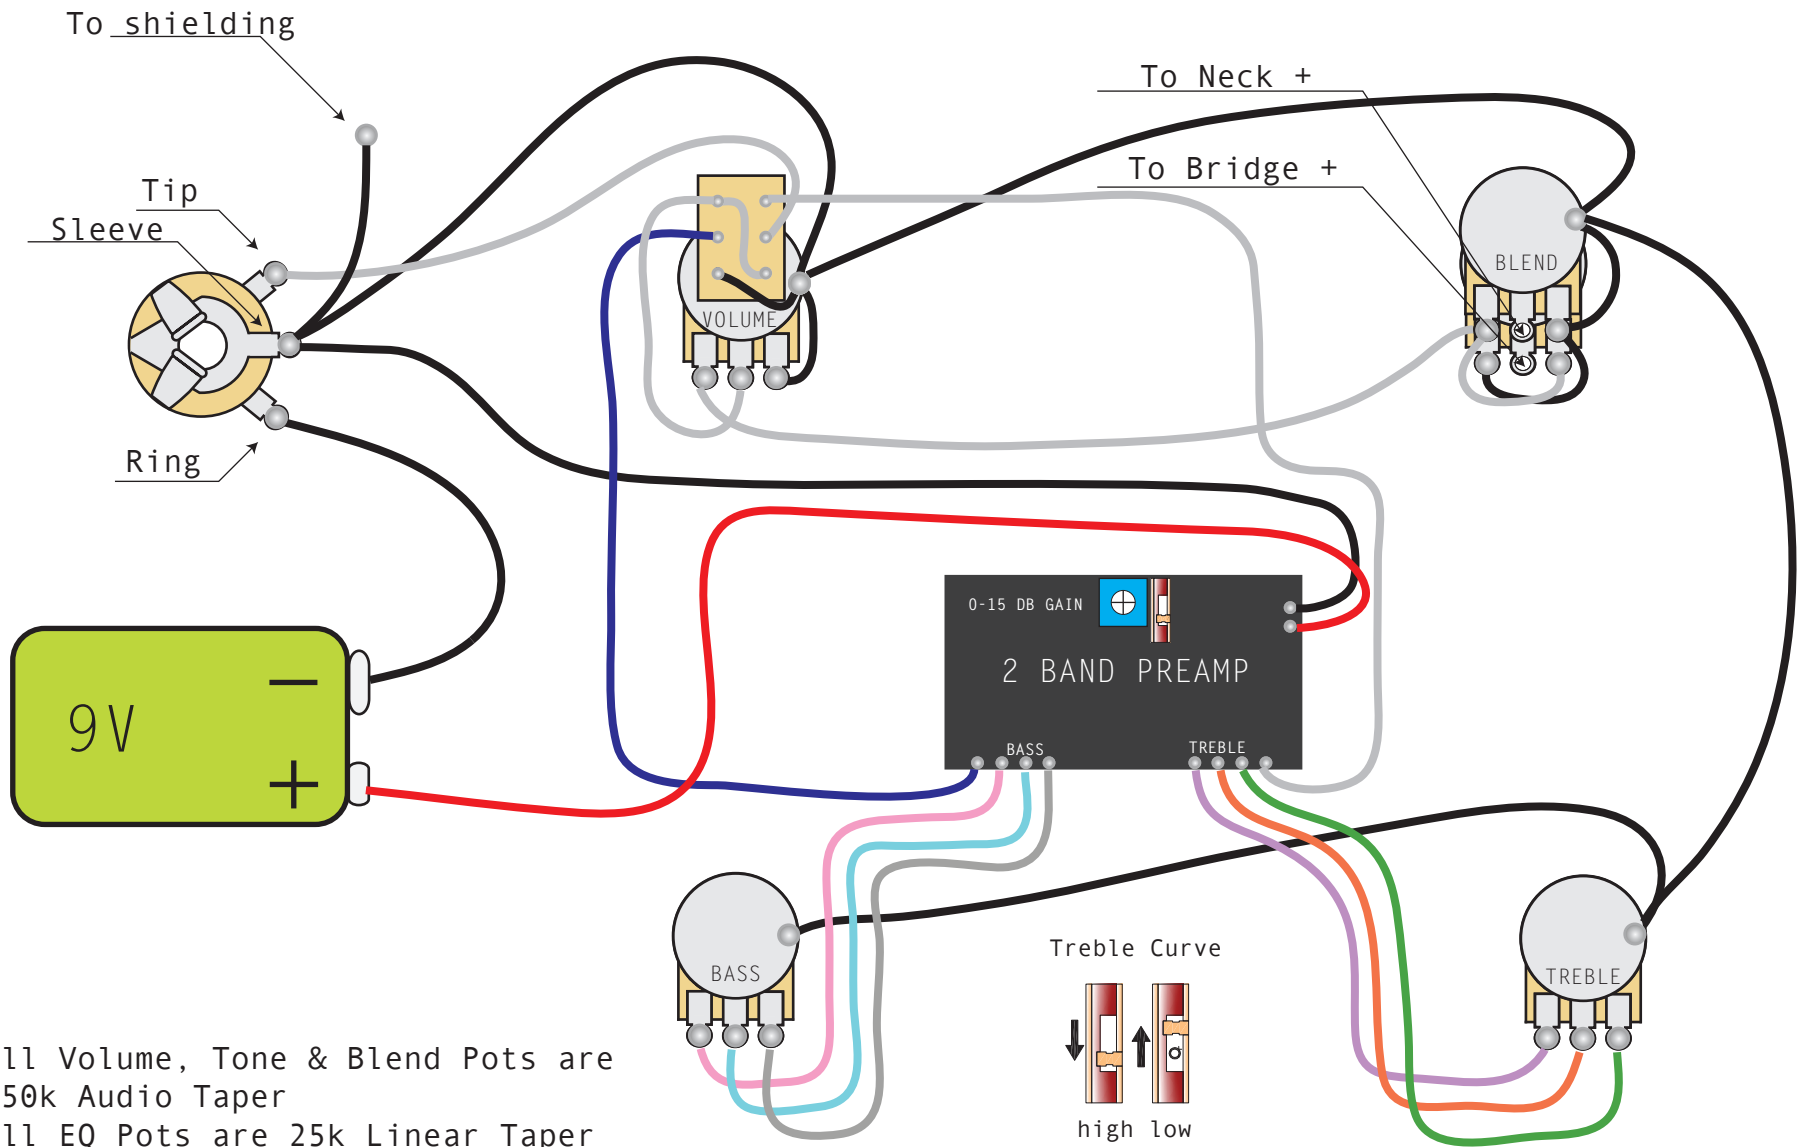

nordstrand pickups

2B+4b

All Volume, Tone & Blend Pots are
250k Audio Taper
All EQ Pots are 25k Linear Taper

www.nordstrandpickups.com