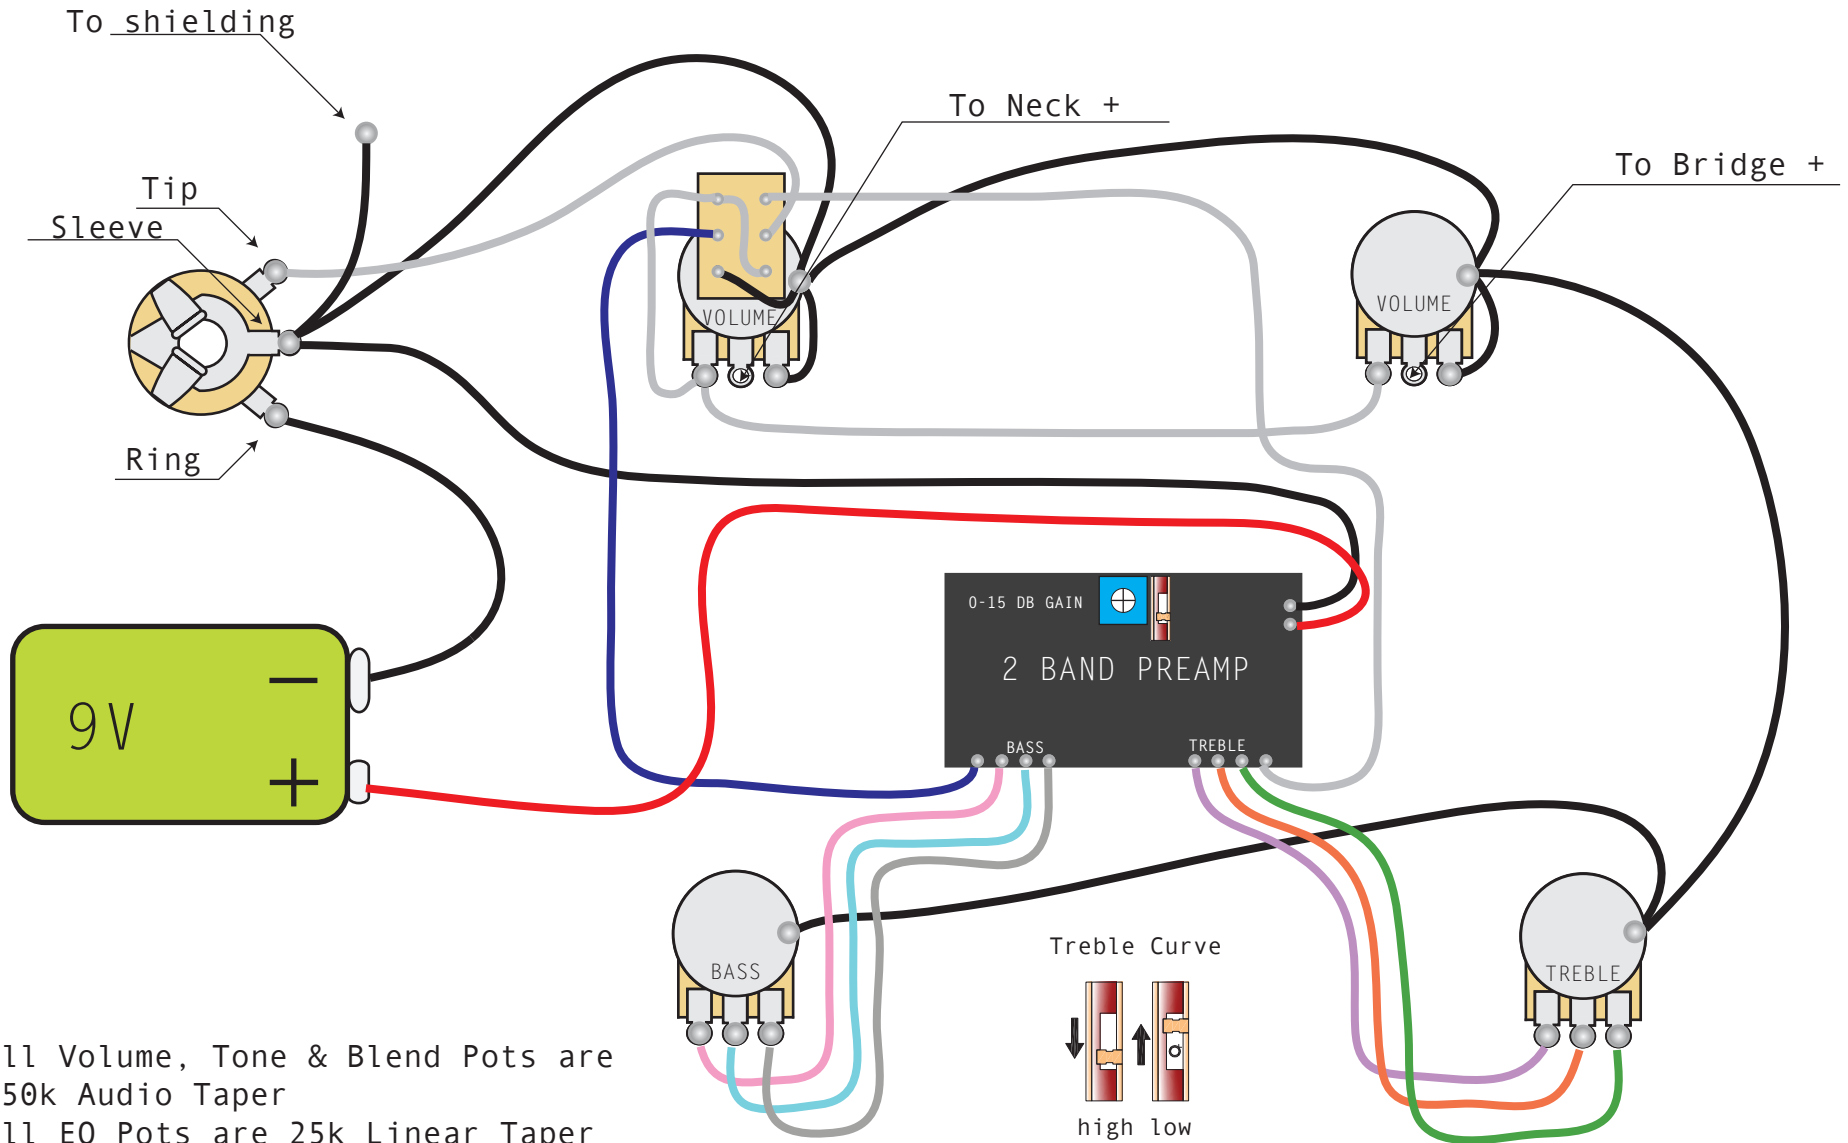

nordstrand pickups

2B+4a

All Volume, Tone & Blend Pots are
250k Audio Taper
All EQ Pots are 25k Linear Taper

www.nordstrandpickups.com