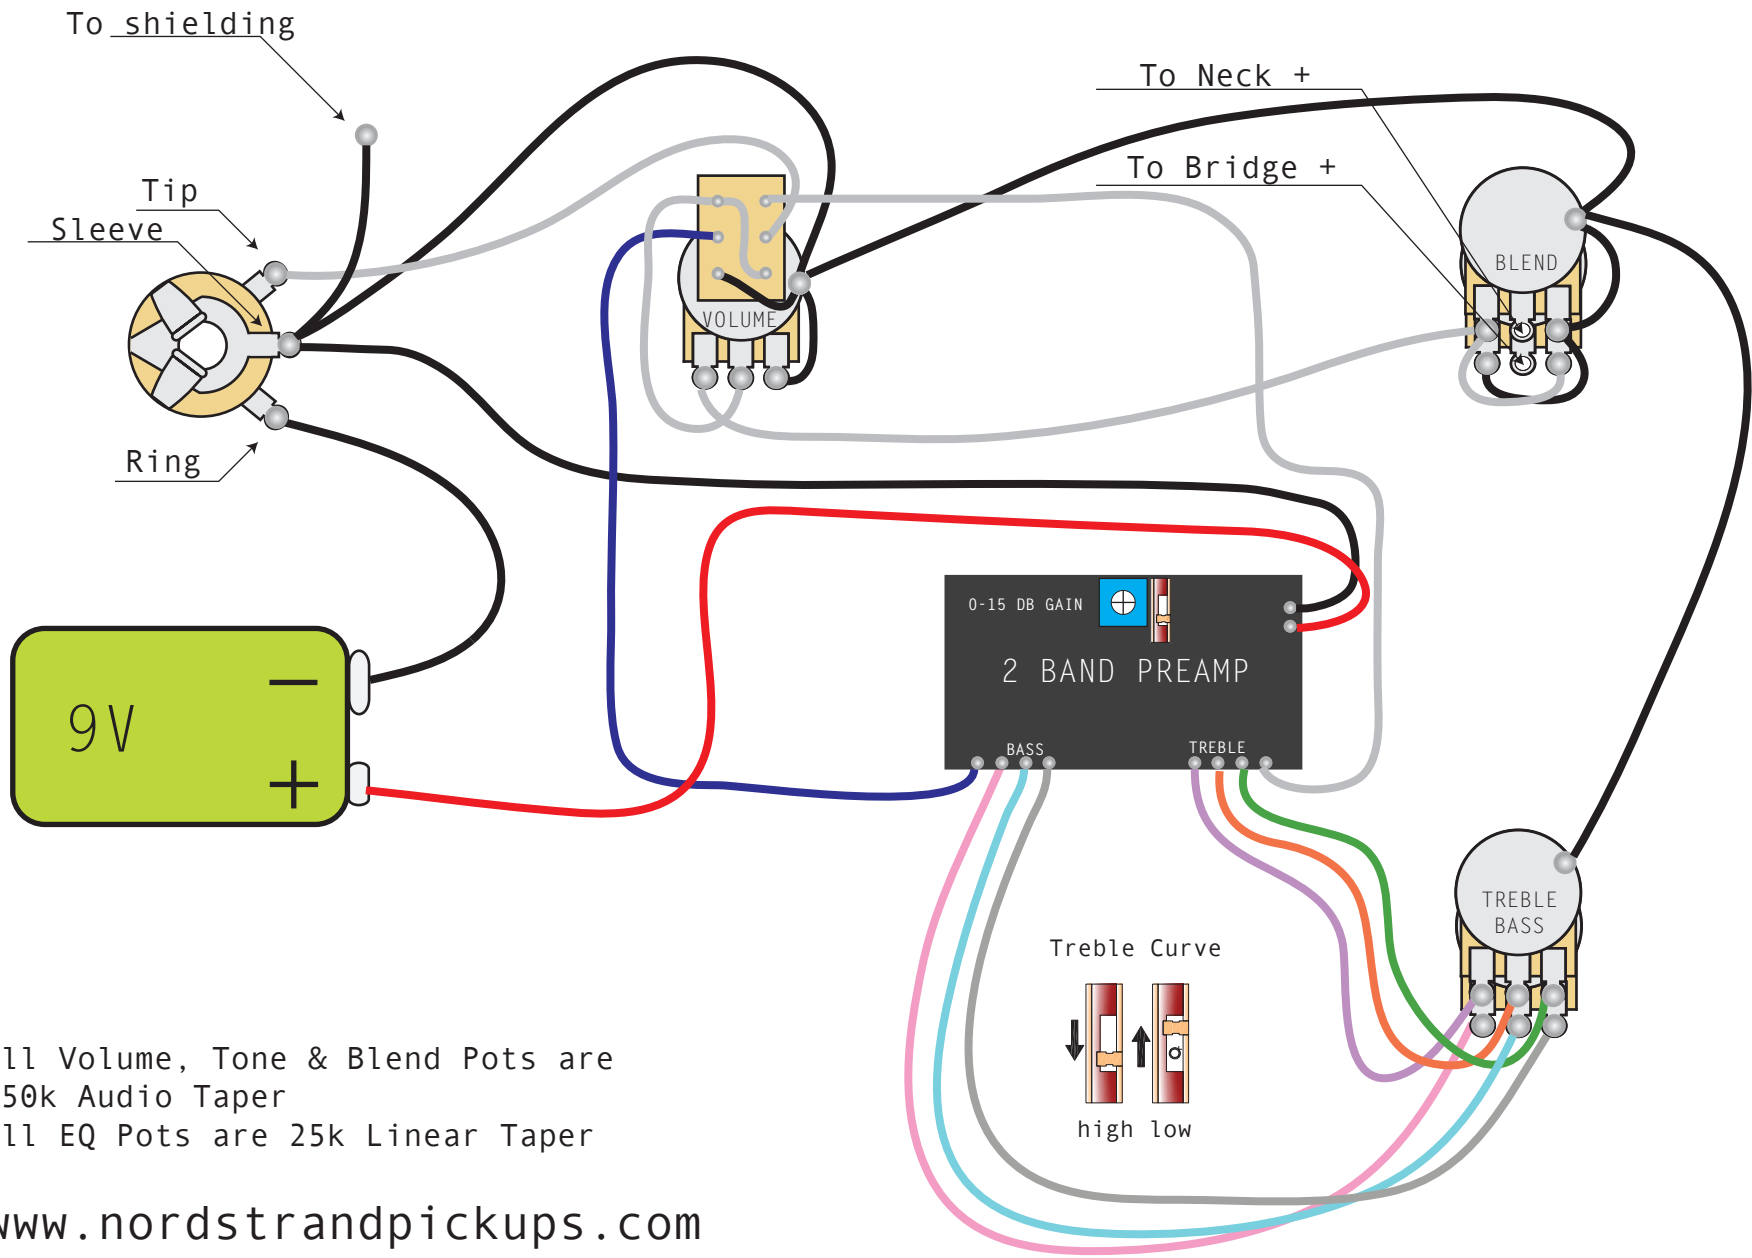

# nordstrand pickups

## 2B+3b

All Volume, Tone & Blend Pots are  
250k Audio Taper  
All EQ Pots are 25k Linear Taper

[www.nordstrandpickups.com](http://www.nordstrandpickups.com)