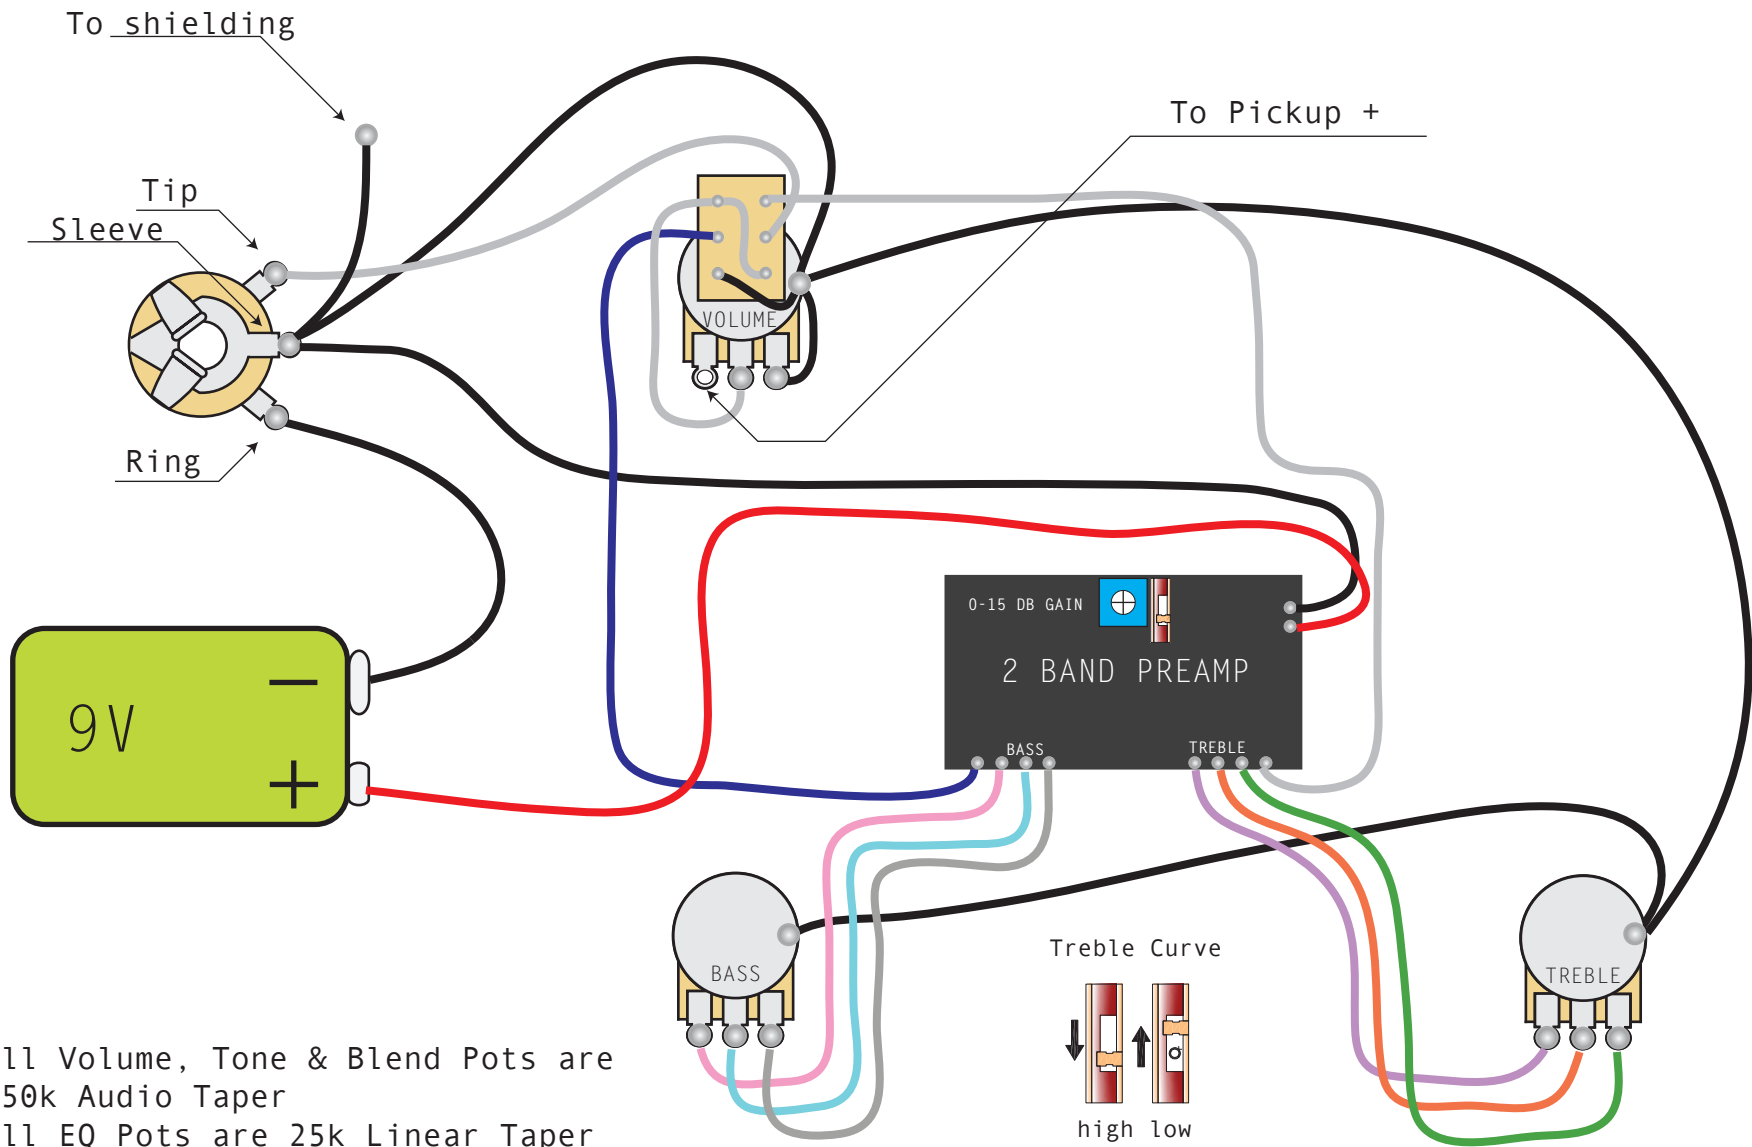

nordstrand pickups

2B+3a

All Volume, Tone & Blend Pots are
250k Audio Taper
All EQ Pots are 25k Linear Taper

www.nordstrandpickups.com