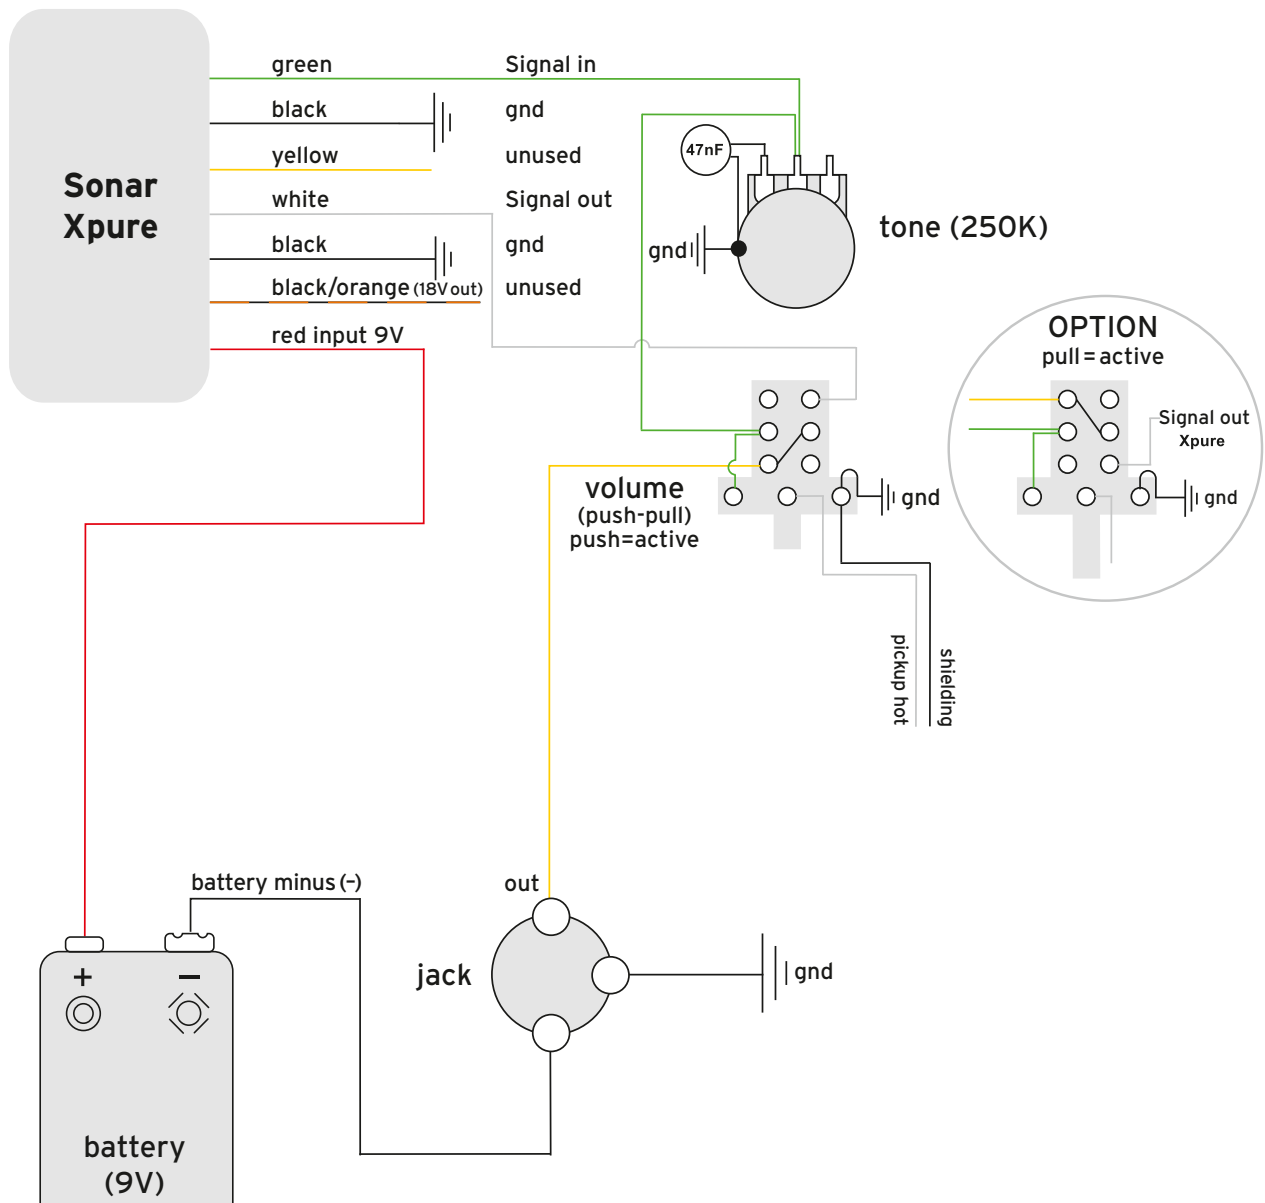

Sonar Xpure

Wiring as a max. 18Volts power distribution system

Sonar Xpure wiring

Preamp with passive tone control
for 2 pickups & 2 volume pots

Sonar Xpure wiring

Preamp with passive tone control
for 1 pickup & volume push-pull pot
for active / passive operation

Sonar Xpure wiring

Preamp with passive tone control
for 2 pickups, balance & volume push-pull pot
for active / passive operation

Sonar Xpure wiring

Preamp with passive tone control
for 2 pickups, volume & volume push-pull pot
for active / passive operation