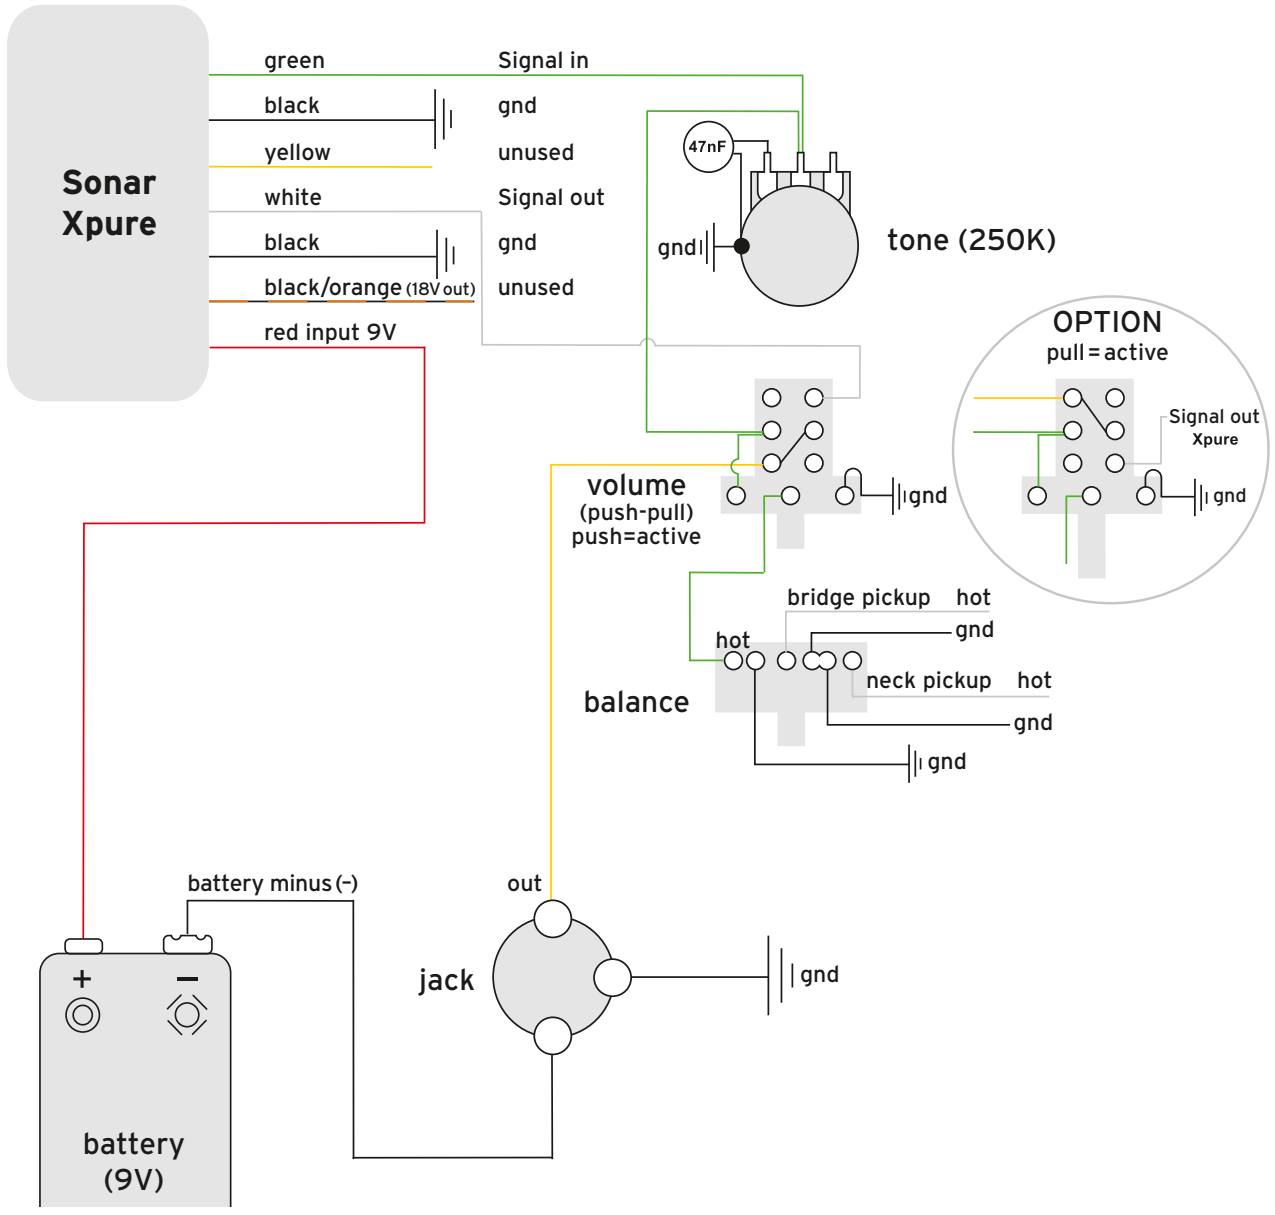

Sonar Xpure

Wiring as a max. 18Volts power distribution system

Sonar Xpure wiring

Preamp with passive tone control
for 2 pickups & 2 volume pots

Sonar Xpure wiring

Preamp with passive tone control
for 1 pickup & volume push-pull pot
for active / passive operation

Sonar Xpure wiring

Preamp with passive tone control
for 2 pickups, balance & volume push-pull pot
for active / passive operation

Sonar Xpure wiring

Preamp with passive tone control
for 2 pickups, volume & volume push-pull pot
for active / passive operation