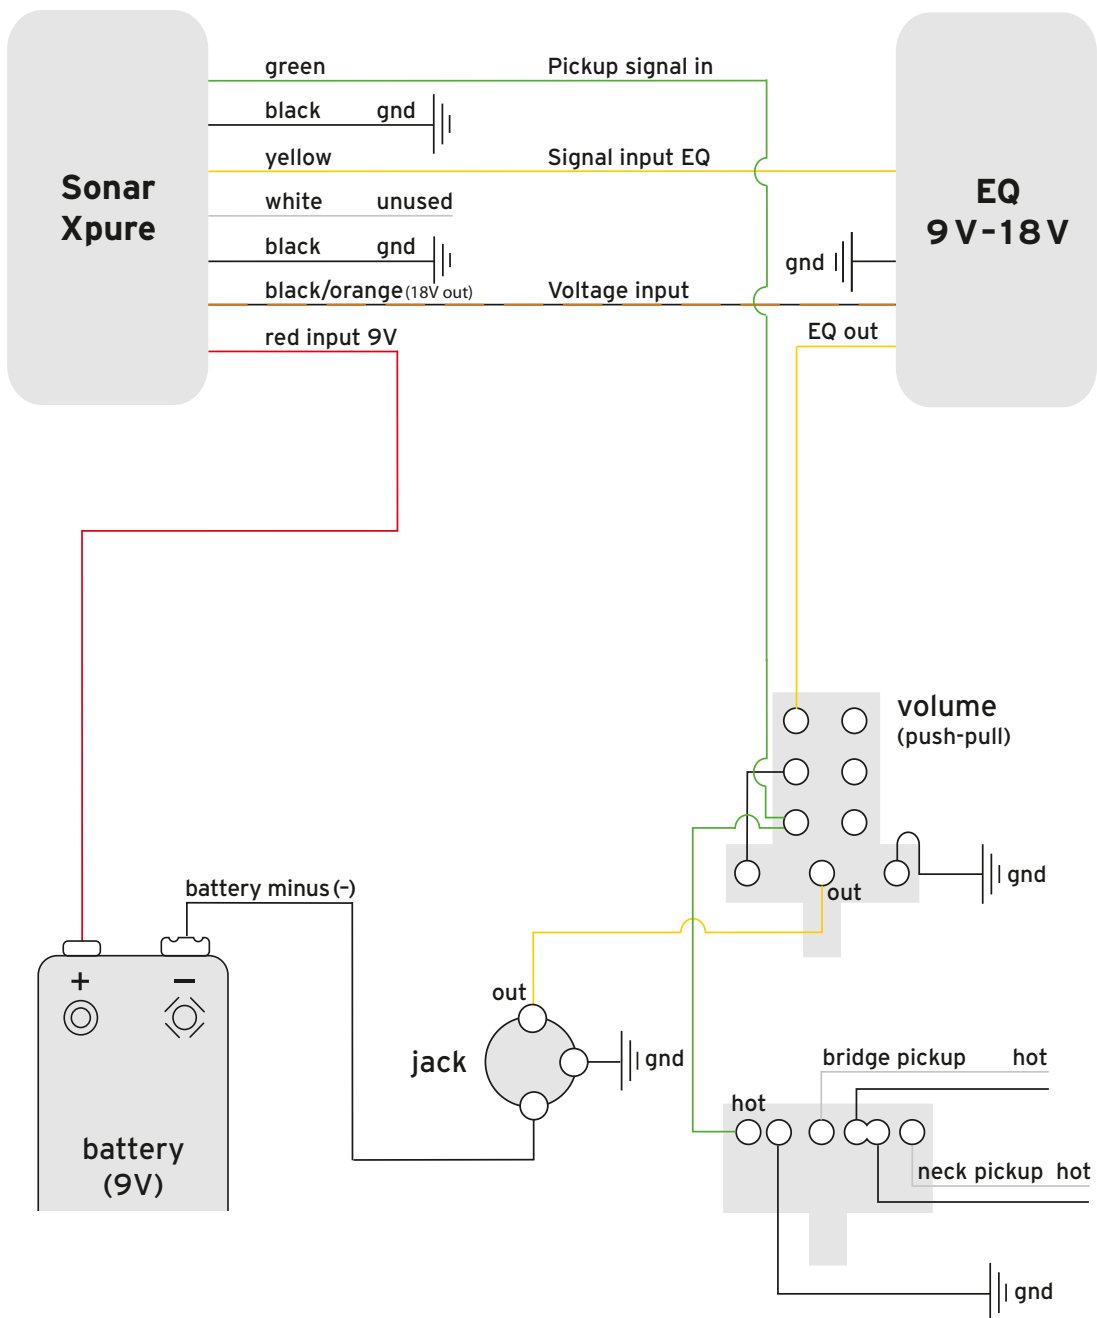

Sonar Xpure

Wiring as a max. 18Volts power distribution system

Sonar Xpure wiring

Preamp with passive tone control
for 2 pickups & 2 volume pots

Sonar Xpure wiring

Preamp with passive tone control
for 1 pickup & volume push-pull pot
for active / passive operation

Sonar Xpure wiring

Preamp with passive tone control
for 2 pickups, balance & volume push-pull pot
for active / passive operation

Sonar Xpure wiring

Preamp with passive tone control
for 2 pickups, volume & volume push-pull pot
for active / passive operation