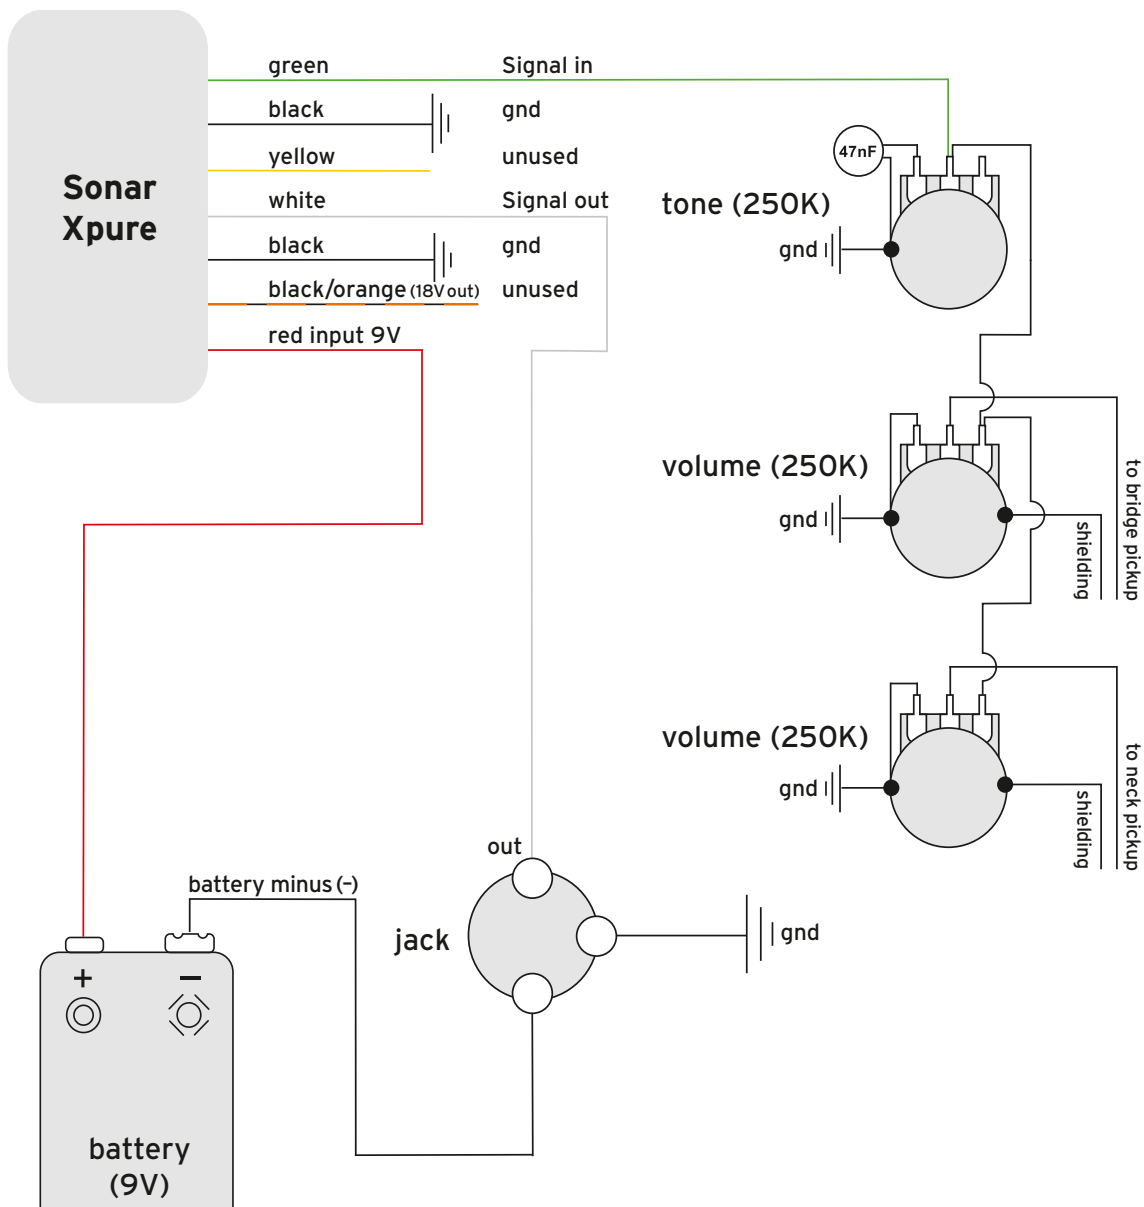

Sonar Xpure

Wiring as a max. 18Volts power distribution system

Sonar Xpure wiring

Preamp with passive tone control
for 2 pickups & 2 volume pots

Sonar Xpure wiring

Preamp with passive tone control
for 1 pickup & volume push-pull pot
for active / passive operation

Sonar Xpure wiring

Preamp with passive tone control
for 2 pickups, balance & volume push-pull pot
for active / passive operation

Sonar Xpure wiring

Preamp with passive tone control
for 2 pickups, volume & volume push-pull pot
for active / passive operation