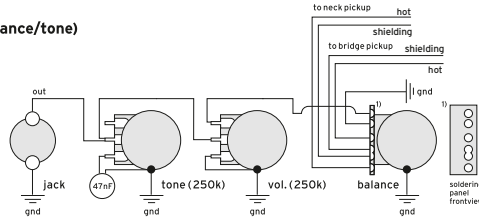

**Shielded 1-conductor cable wiring**  
For DELANO shielded 1-conductor wired pickups

**passive operation:  
1 pickup (vol./tone)**

**passive operation:  
2 pickups (vol./balance/tone)**

**passive operation:  
2 pickups (vol./vol./tone)**