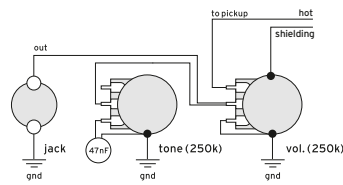

**Shielded 1-conductor cable wiring**  
For DELANO shielded 1-conductor wired pickups

**passive operation:  
1 pickup (vol./tone)**

**passive operation:  
2 pickups (vol./balance/tone)**

**passive operation:  
2 pickups (vol./vol./tone)**