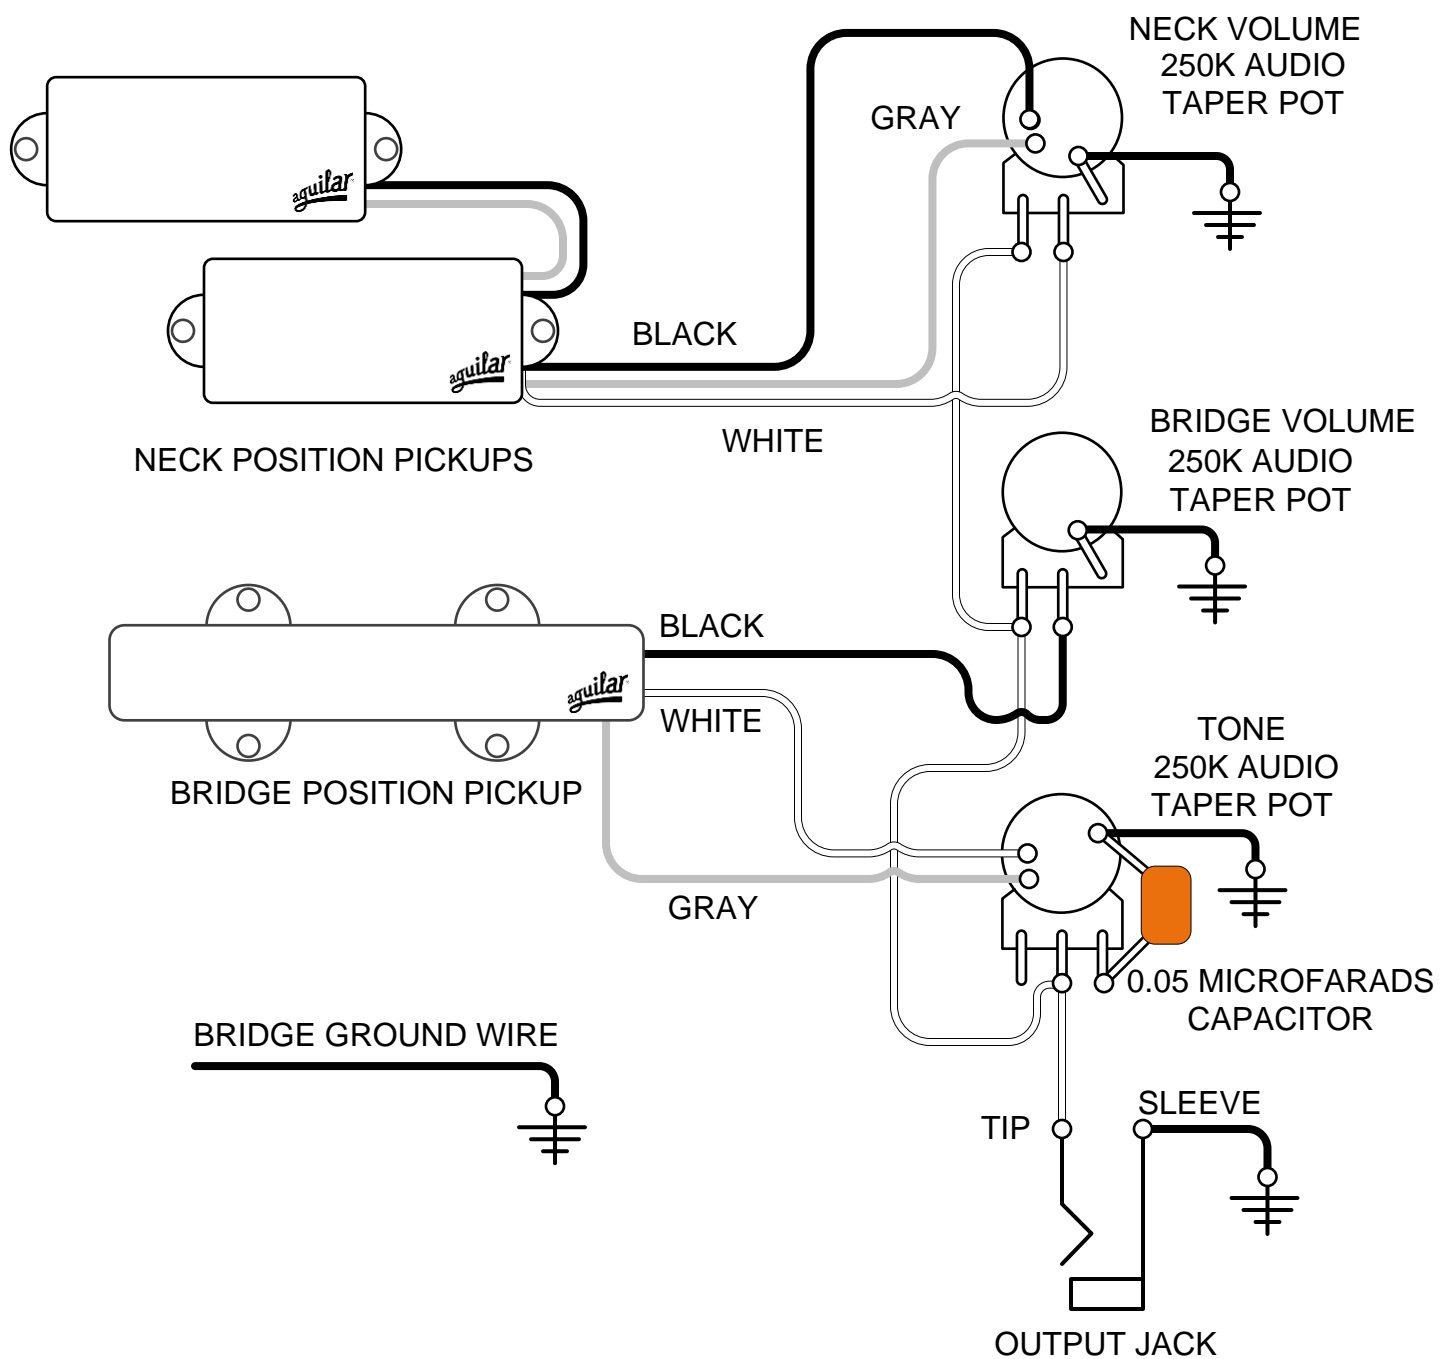

PJ Bass Pickup Wiring Diagram With Two Volume Controls

(DCB- 4PJ)

PJ Bass Pickup Wiring Diagram With Volume and Blend Controls

(DCB- 4PJ)