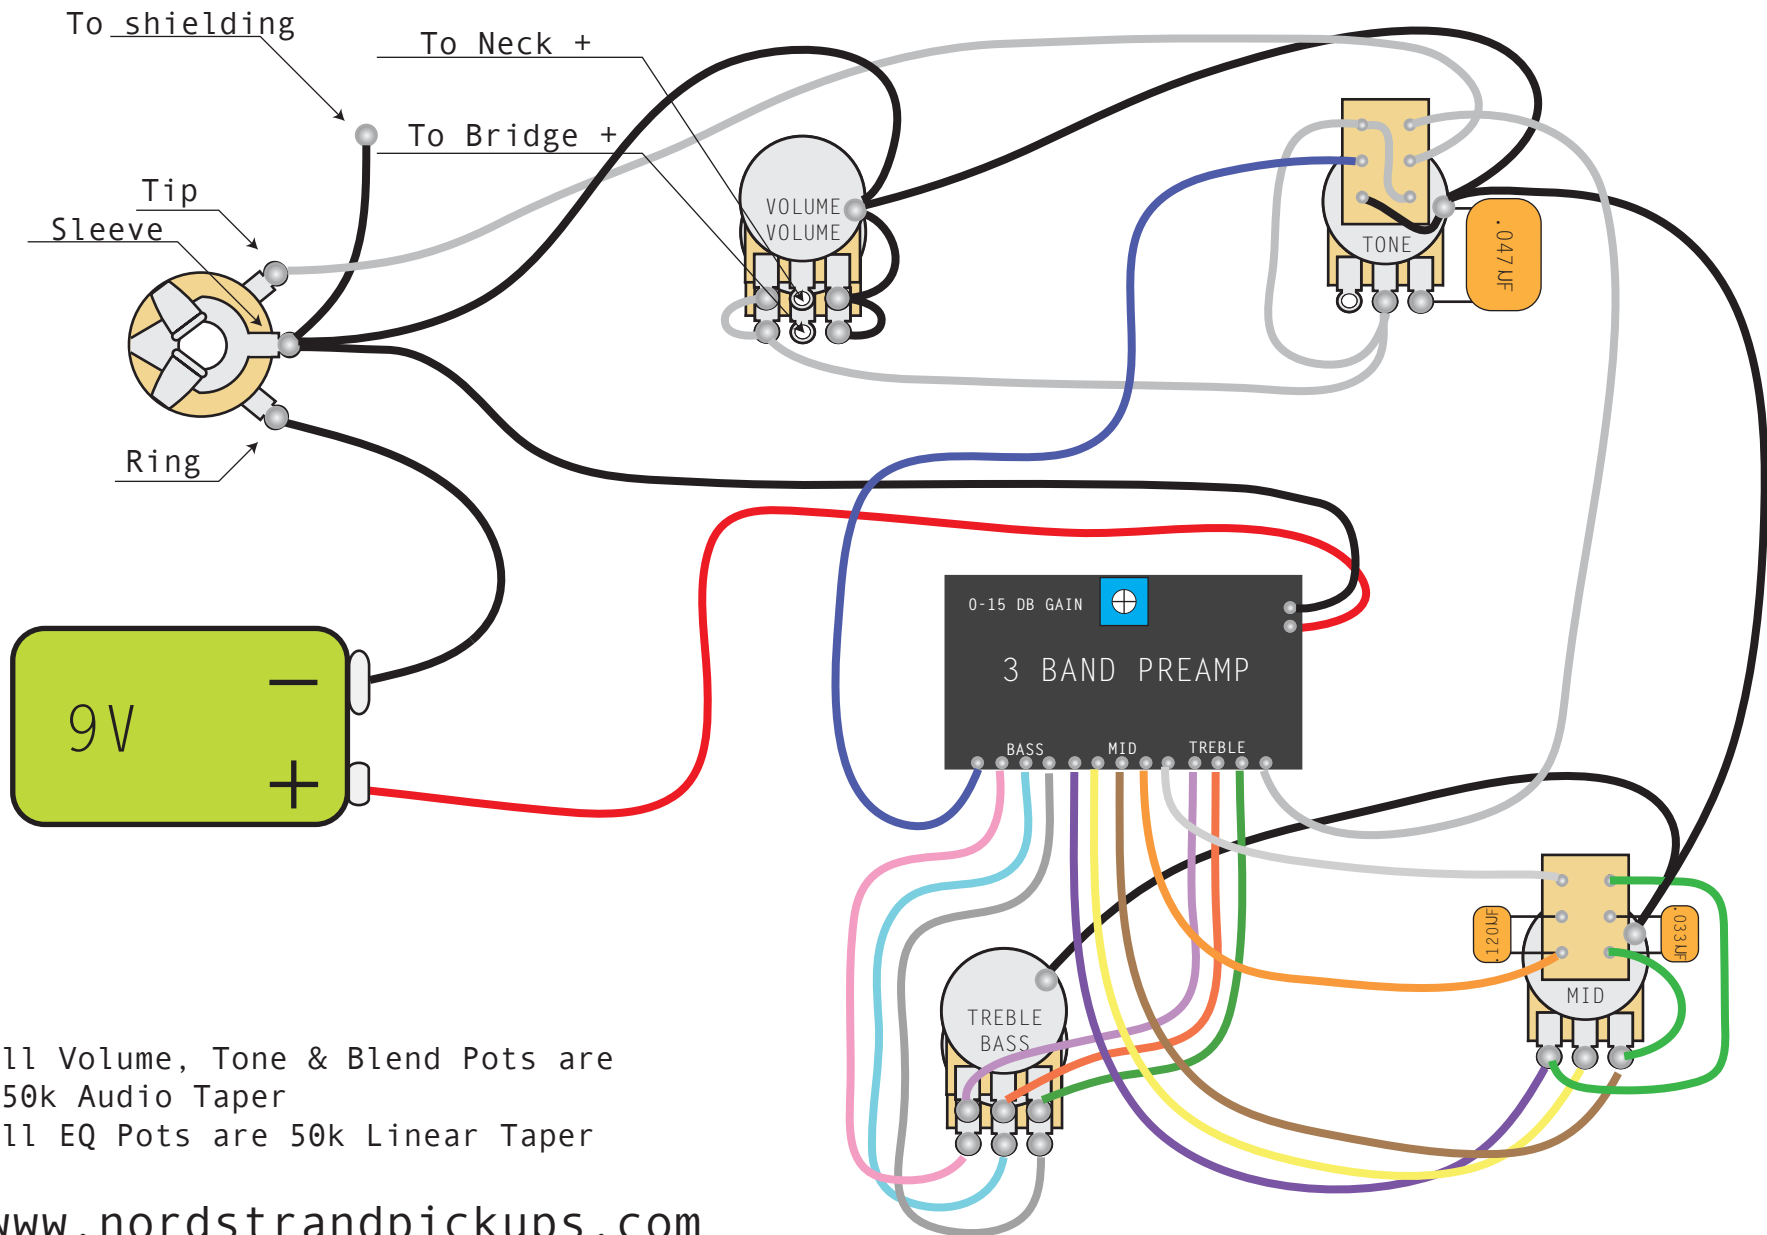

nordstrand pickups

3B-4a

All Volume, Tone & Blend Pots are
250k Audio Taper
All EQ Pots are 50k Linear Taper

www.nordstrandpickups.com