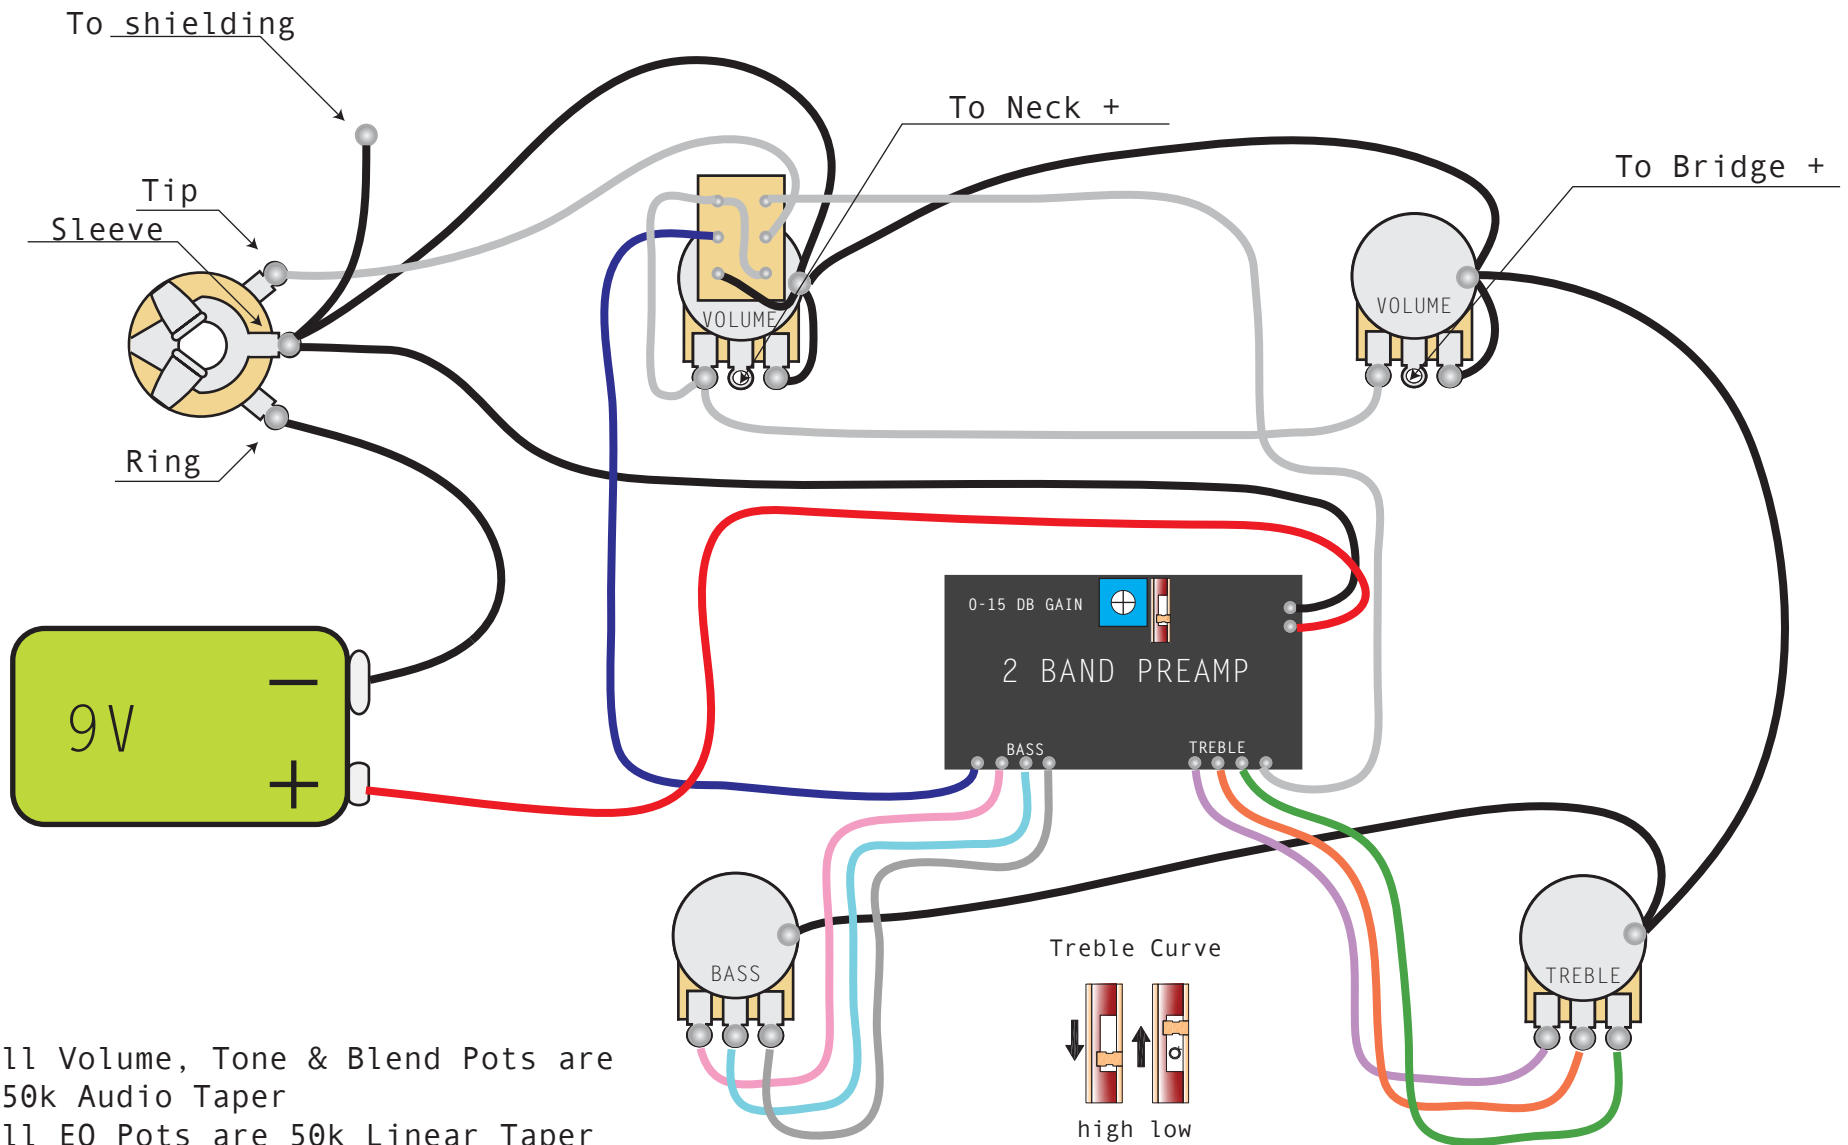

# nordstrand pickups

## 2B-4a

All Volume, Tone & Blend Pots are  
250k Audio Taper  
All EQ Pots are 50k Linear Taper

[www.nordstrandpickups.com](http://www.nordstrandpickups.com)