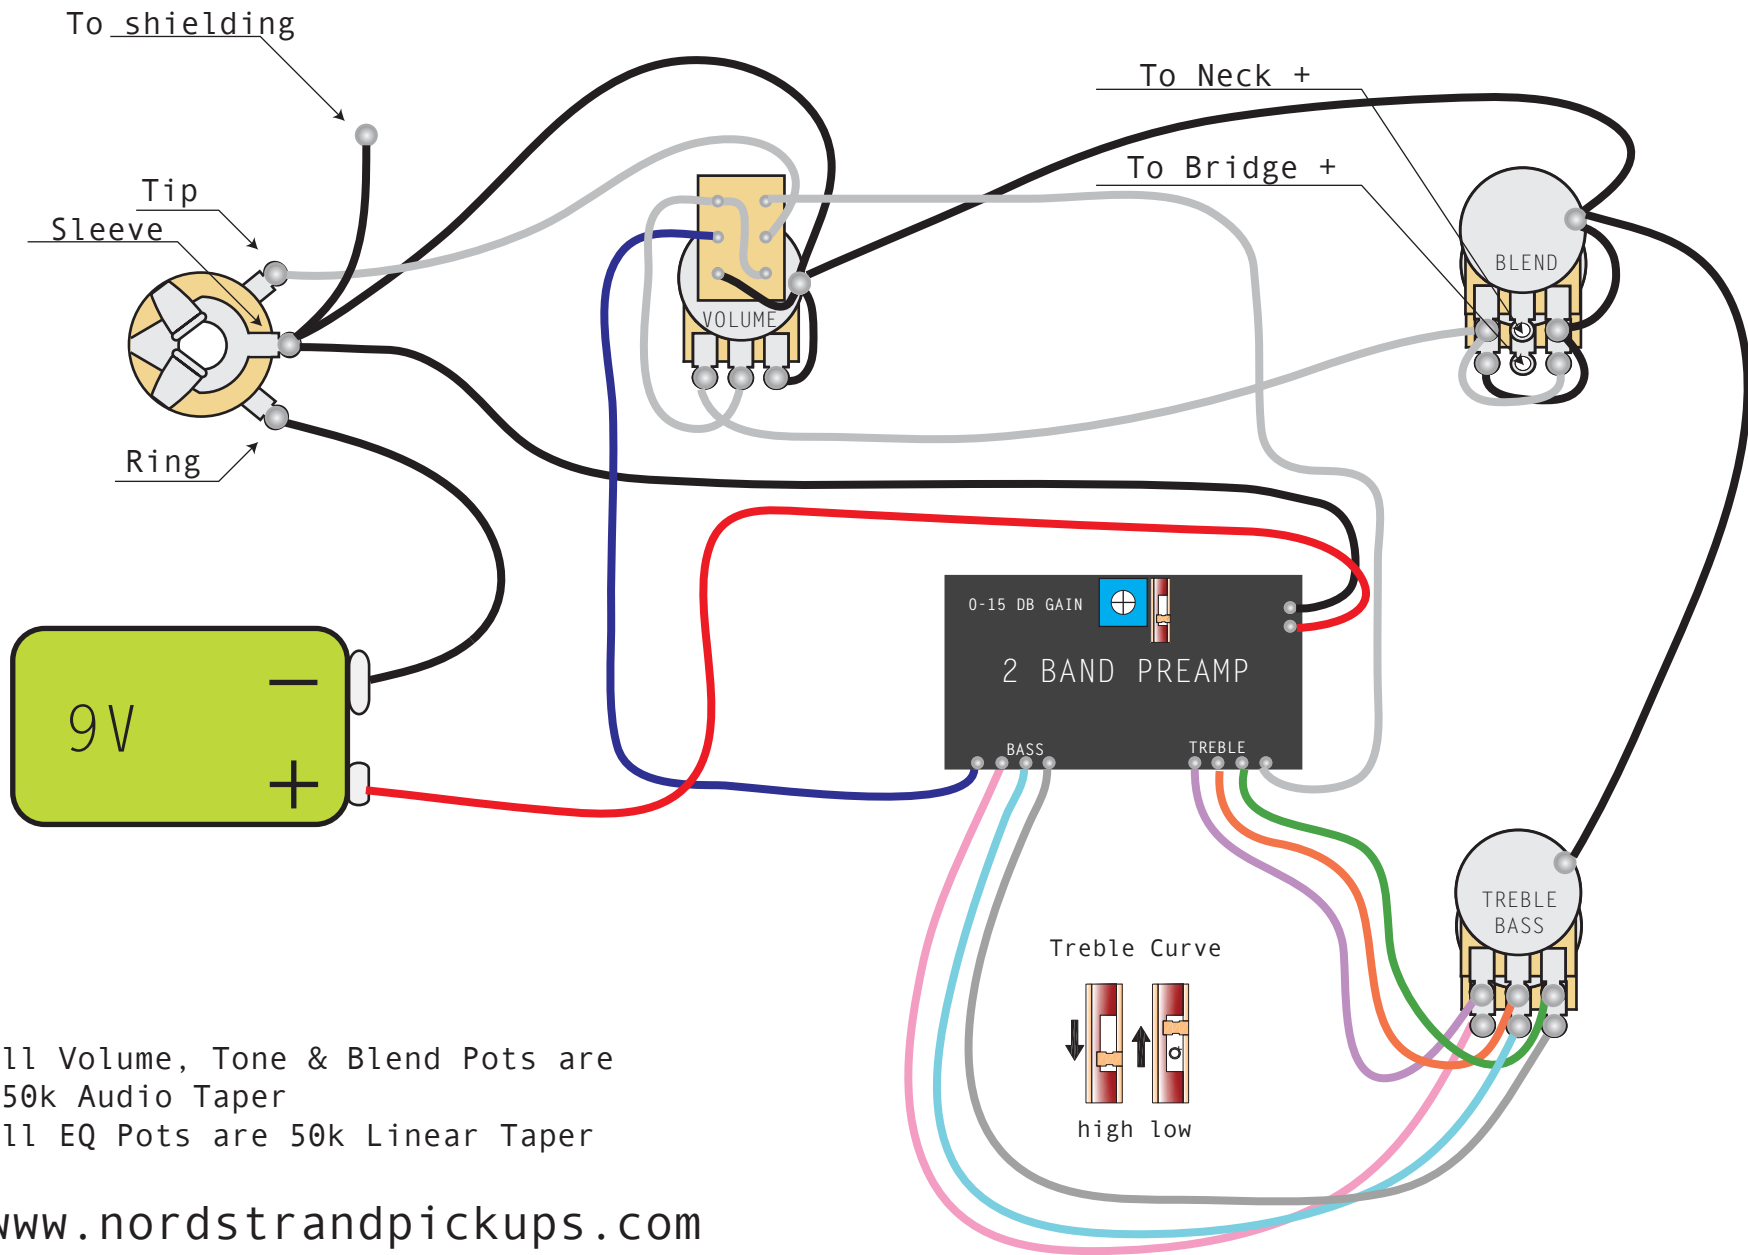

# nordstrand pickups

## 2B-3b

All Volume, Tone & Blend Pots are  
250k Audio Taper  
All EQ Pots are 50k Linear Taper

[www.nordstrandpickups.com](http://www.nordstrandpickups.com)