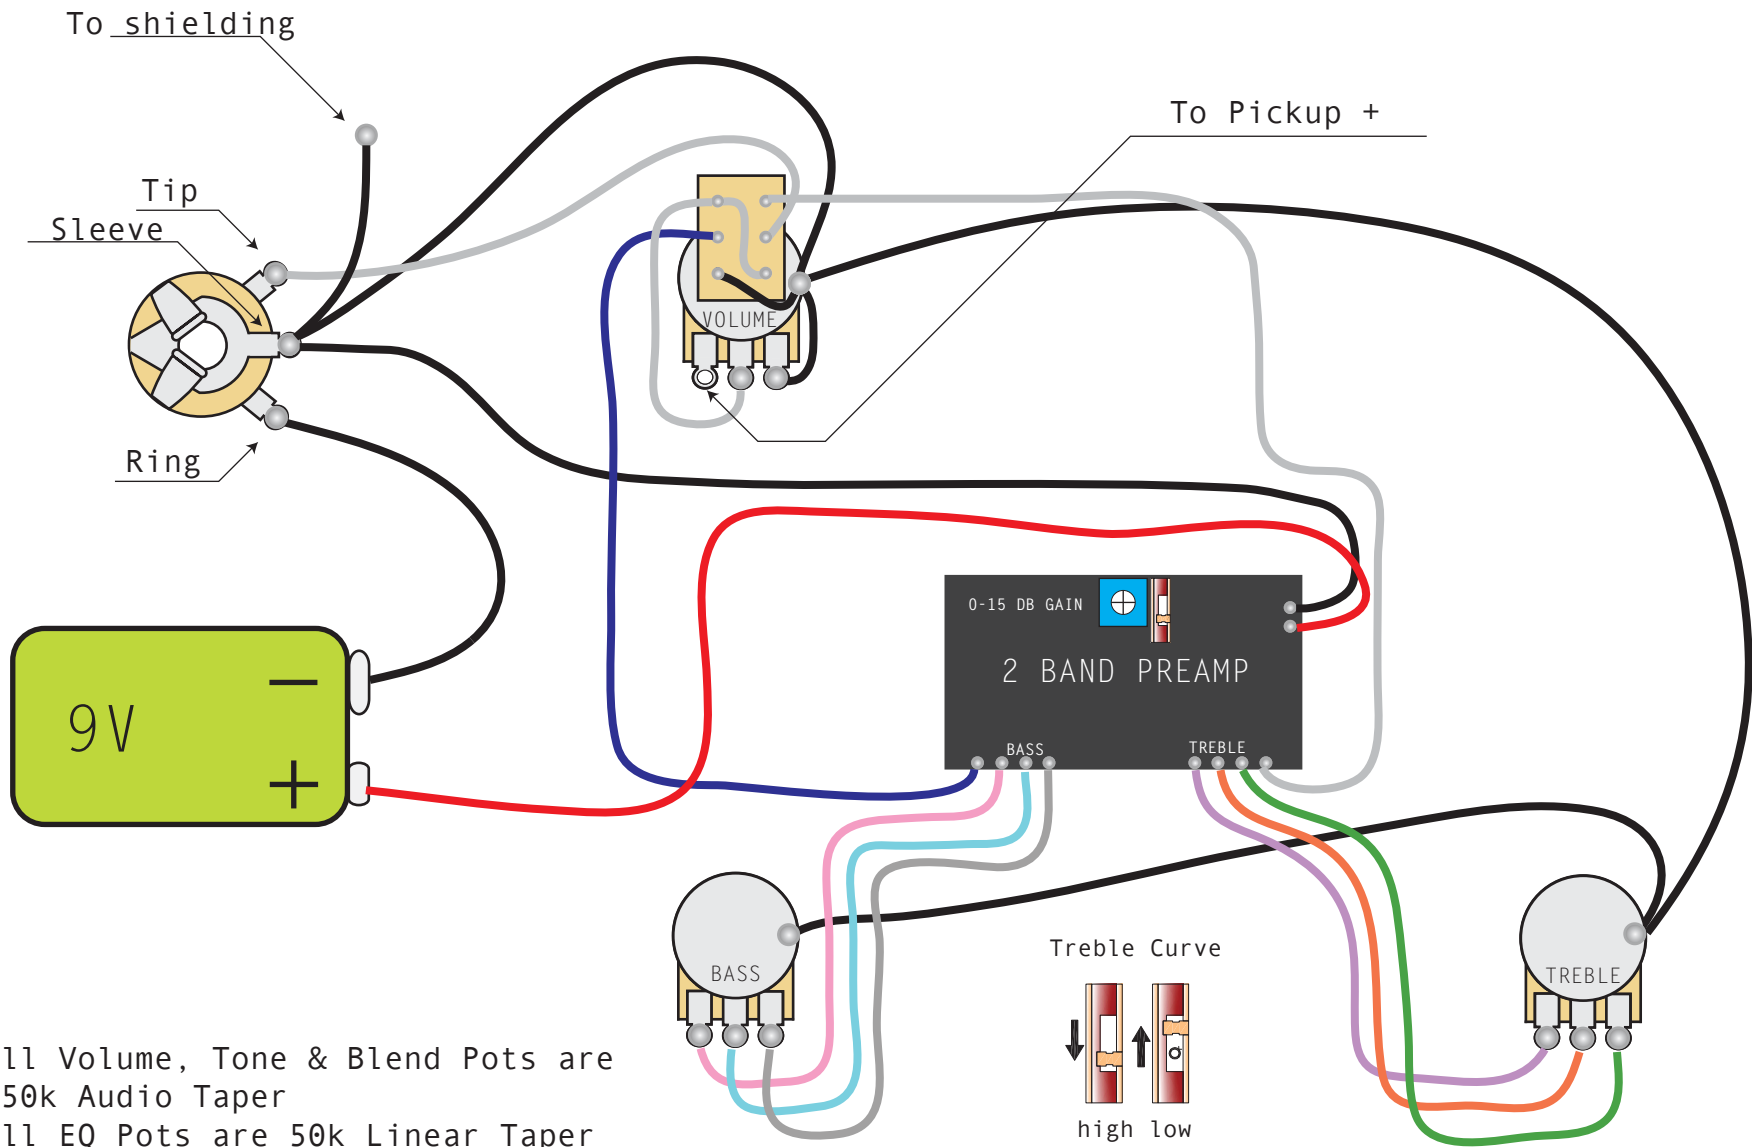

nordstrand pickups

2B-3a

All Volume, Tone & Blend Pots are
250k Audio Taper
All EQ Pots are 50k Linear Taper

www.nordstrandpickups.com