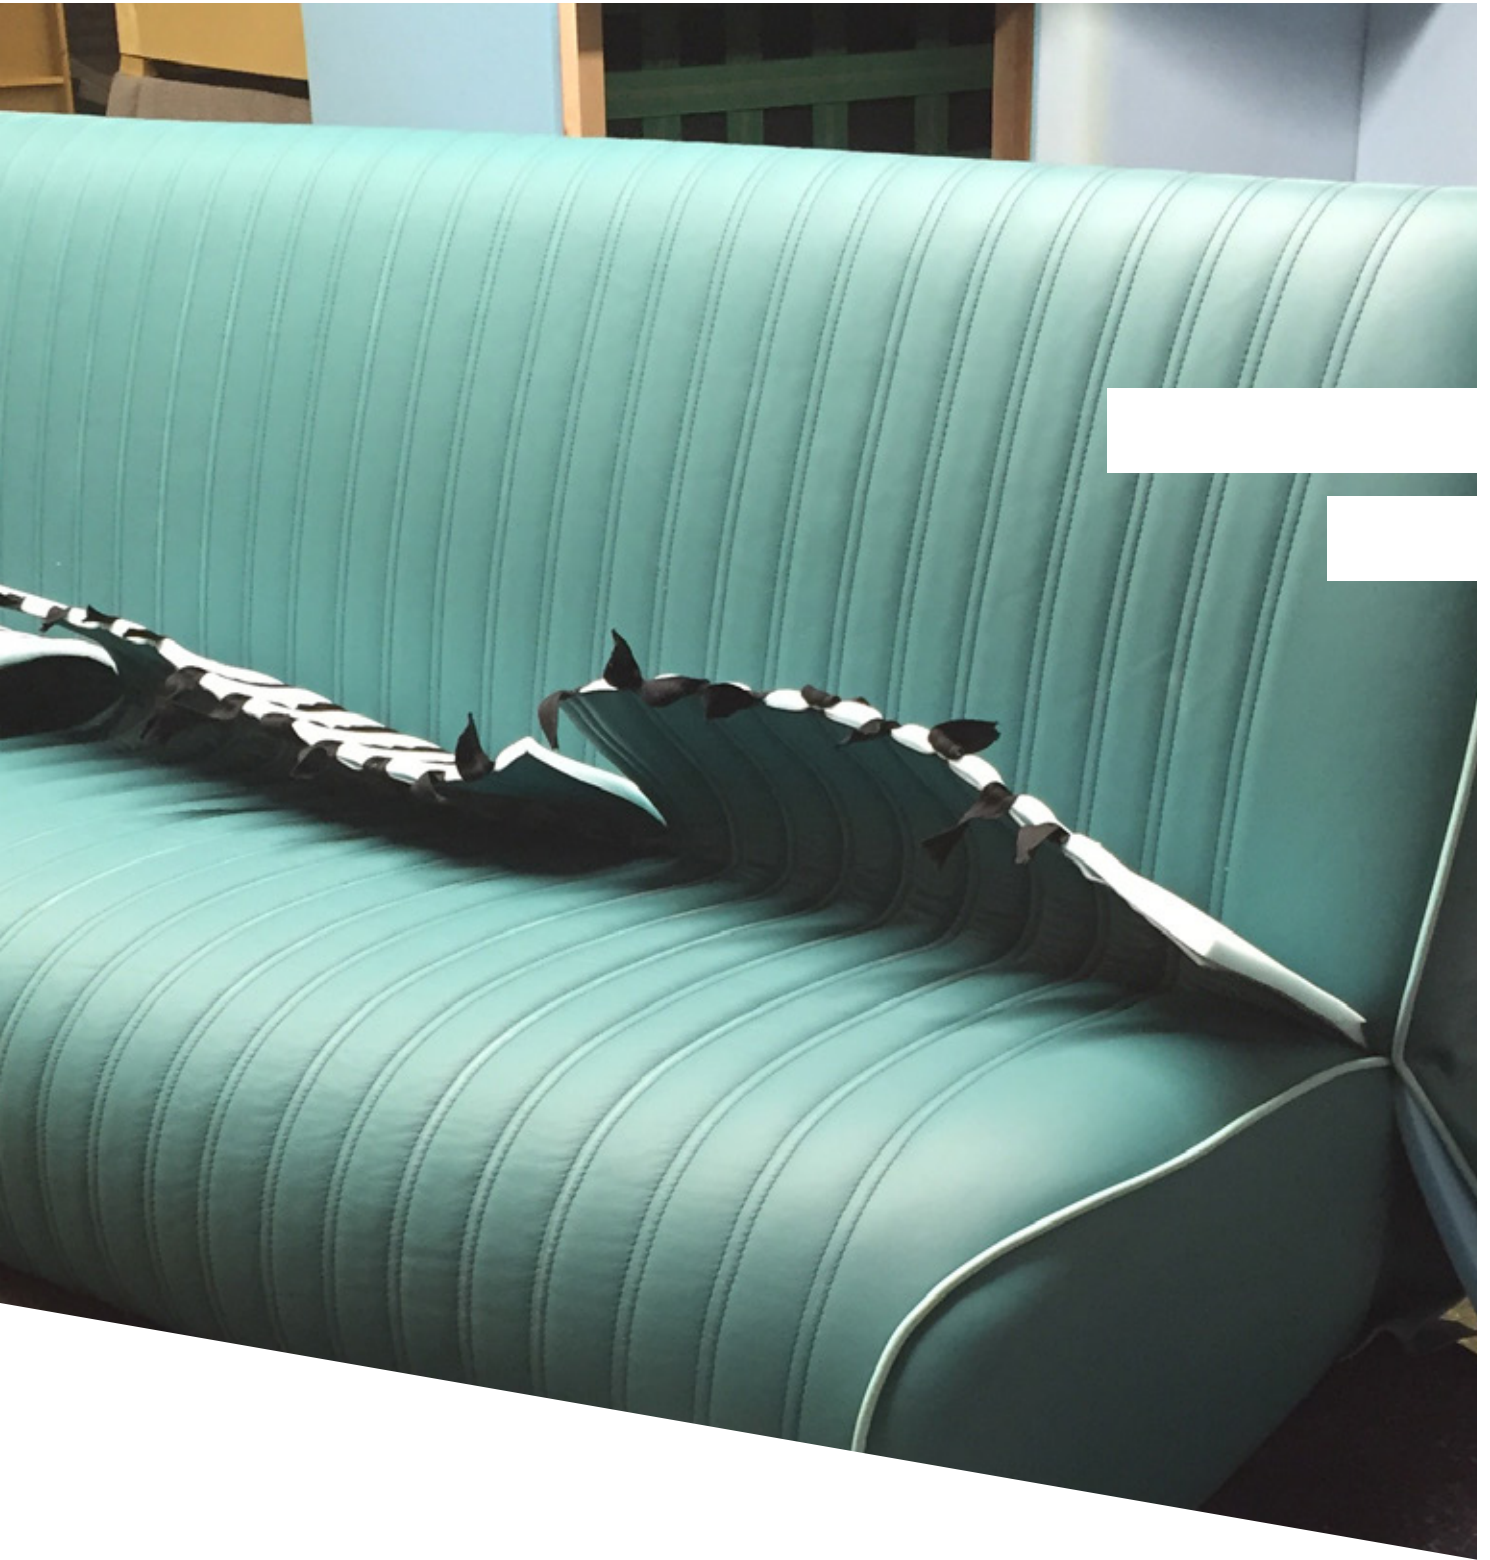

9

UPHOLSTERY PHASE 2