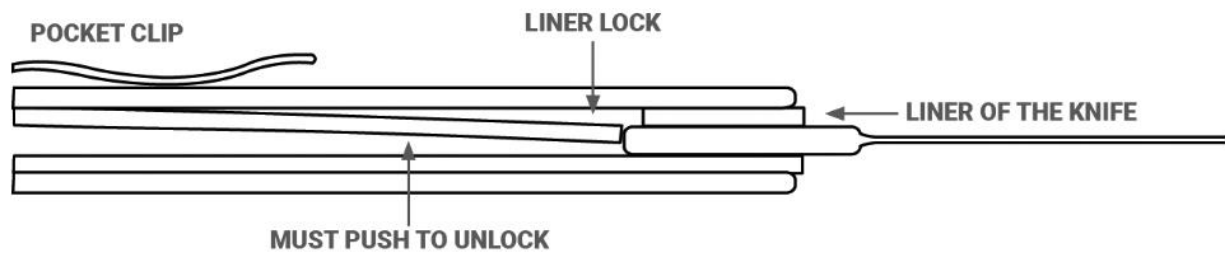

REKT USER GUIDE

GETTING STARTED

REKT Utility Knife & Box Cutter boasts a heavy-duty steel blade, carbon fiber handle, and a built-in keyring, so you can keep it attached to all the keys you use on a daily basis.

KNIFE OPERATION

REKT was purposefully designed to be simple and utilitarian.

u·til·i·tar·i·an

/yo̯,tilə'terēən/ definition: designed to be useful or practical rather than attractive.

REKT features a black stonewashed wharnccliffe-style blade, carbon fiber scales, and a stainless steel liner lock. As the blade pivots into the open position, a tensioned piece of metal slides into place and butts against the tang of the blade. This tension keeps the knife locked into the open position with little chance or risk of it closing on your hand during use.

BREAK-IN PERIOD

With most folding-style knives, there are some instances where the pivot screw needs to be broken in before using. You may receive a knife where the blade is not opening and closing smoothly (e.g. pivot screw is too tight). Opening and closing the blade several times (at least >25 times) will allow the lubrication grease on the pivot screw to warm up. If your knife blade still does not open and close smoothly after breaking in, please contact us for a warranty exchange and we will replace or repair your knife within 30 days of the purchase date. Please see our warranty page on our website for more information: <https://dapperdesign.com/pages/warranty>

OPTIONAL REMOVABLE THUMB STUD

Depending on which REKT knife package you purchased, your REKT will come with a removable thumb stud and allen wrench tool. This thumb stud will slide onto the blade where the Dapper Design logo is and provide a better way to open the blade one hand. With practice you will be able to open and close the blade one-handed using your thumb.