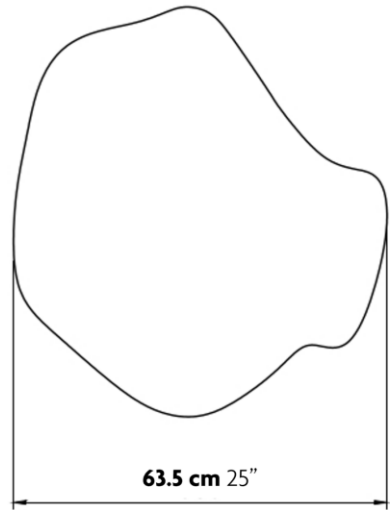

YA-YA 70 WALL/CEILING

Designed by Hind Rabii

DESIGN & INSPIRATION

Forms free from the restrictive tenets of fashion, expressing themselves as mischievous yet aware of their formal presence. YA-YA is mischievous and ironic, its dual personality endearing. YA-YA wears its materials with such timeless elegance that they could be "anything". The rays projected onto its surfaces light up the most colorless mediums and give them graphic presence..

LIGHT SOURCE

1 X 18W Integral LED (included)
3000K | 2500 lm
Dimmable (Triac dimming)

SPECIFICATIONS & TECHNICAL NOTES

- ETL Listed
- ADA Compliant
- Made in Belgium. Constructed in metal.
- Mounts directly to a standard Junction box.
- Suitable for wall or ceiling installation.

PRODUCT CODES

	White Marble	HR-YAYA.70.WM
	Black Marble	HR-YAYA.70.BM
	Gold Leaf	HR-YAYA.70.GL
	Cooper Leaf	HR-YAYA.70.CL
	Silver Leaf	HR-YAYA.70.SL
	Matt White	HR-YAYA.70.WH

uplight group.

HIND RABII
LIGHTING STUDIO

Uplight group, LLC. 1835 NE Miami Gardens Dr. N. Miami Beach, FL 33179.
Tel. +1.305.621.9602. sales@uplightgroup.com www.uplightgroup.com

Fixture Type _____
Project Name _____

Notes _____