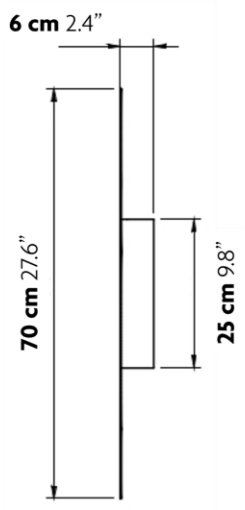

YA-YA 70 WALL/CEILING

Designed by Hind Rabii

DESIGN & INSPIRATION

Forms free from the restrictive tenets of fashion, expressing themselves as mischievous yet aware of their formal presence. YA-YA is mischievous and ironic, its dual personality endearing. YA-YA wears its materials with such timeless elegance that they could be "anything". The rays projected onto its surfaces light up the most colorless mediums and give them graphic presence..

LIGHT SOURCE

1 X 18W Integral LED (included)
3000K | 2500 lm
Dimmable (Triac dimming)

SPECIFICATIONS & TECHNICAL NOTES

- ETL Listed
- ADA Compliant
- Made in Belgium. Constructed in metal.
- Mounts directly to a standard Junction box.
- Suitable for wall or ceiling installation.

PRODUCT CODES

	White Marble	HR-YAYA.70.WM
	Black Marble	HR-YAYA.70.BM
	Gold Leaf	HR-YAYA.70.GL
	Cooper Leaf	HR-YAYA.70.CL
	Silver Leaf	HR-YAYA.70.SL
	Matt White	HR-YAYA.70.WH

uplight group.

HIND RABII
LIGHTING STUDIO

Uplight group, LLC. 1835 NE Miami Gardens Dr. N. Miami Beach, FL 33179.
Tel. +1.305.621.9602. sales@uplightgroup.com www.uplightgroup.com

Fixture Type _____
Project Name _____

Notes _____