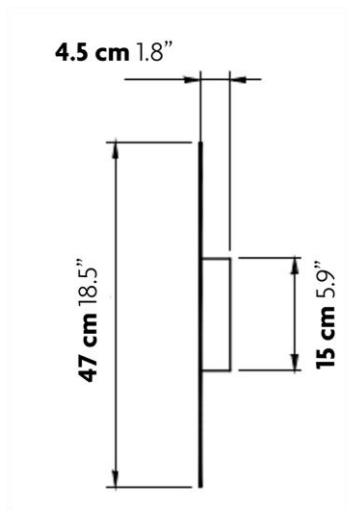

YA-YA 3 WALL/CEILING

Designed by Hind Rabii

DESIGN & INSPIRATION

Forms free from the restrictive tenets of fashion, expressing themselves as mischievous yet aware of their formal presence. YA-YA is mischievous and ironic, its dual personality endearing. YA-YA wears its materials with such timeless elegance that they could be "anything". The rays projected onto its surfaces light up the most colorless mediums and give them graphic presence..

LIGHT SOURCE

1 X 10W Integral LED (included)
3000K | 1500 lm
Dimmable (Triac dimming)

SPECIFICATIONS & TECHNICAL NOTES

- ETL Listed
- ADA Compliant
- Made in Belgium. Constructed in metal.
- Mounts directly to a standard Junction box.
- Suitable for wall or ceiling installation.

PRODUCT CODES

	White Marble	HR-YAYA.03.WM
	Black Marble	HR-YAYA.03.BM
	Gold Leaf	HR-YAYA.03.GL
	Cooper Leaf	HR-YAYA.03.CL
	Silver Leaf	HR-YAYA.03.SL
	Matt White	HR-YAYA.03.WH

uplight group.

HIND RABII
LIGHTING STUDIO

Uplight group, LLC. 1835 NE Miami Gardens Dr. N. Miami Beach, FL 33179.
Tel. +1.305.621.9602. sales@uplightgroup.com www.uplightgroup.com

Fixture Type _____
Project Name _____

Notes _____