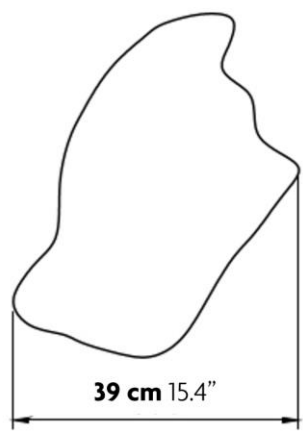

YA-YA 3 WALL/CEILING

Designed by Hind Rabii

DESIGN & INSPIRATION

Forms free from the restrictive tenets of fashion, expressing themselves as mischievous yet aware of their formal presence. YA-YA is mischievous and ironic, its dual personality endearing. YA-YA wears its materials with such timeless elegance that they could be "anything". The rays projected onto its surfaces light up the most colorless mediums and give them graphic presence..

LIGHT SOURCE

1 X 10W Integral LED (included)
3000K | 1500 lm
Dimmable (Triac dimming)

SPECIFICATIONS & TECHNICAL NOTES

- ETL Listed
- ADA Compliant
- Made in Belgium. Constructed in metal.
- Mounts directly to a standard Junction box.
- Suitable for wall or ceiling installation.

PRODUCT CODES

	White Marble	HR-YAYA.03.WM
	Black Marble	HR-YAYA.03.BM
	Gold Leaf	HR-YAYA.03.GL
	Cooper Leaf	HR-YAYA.03.CL
	Silver Leaf	HR-YAYA.03.SL
	Matt White	HR-YAYA.03.WH

uplight group.

HIND RABII
LIGHTING STUDIO

Uplight group, LLC. 1835 NE Miami Gardens Dr. N. Miami Beach, FL 33179.
Tel. +1.305.621.9602. sales@uplightgroup.com www.uplightgroup.com

Fixture Type _____
Project Name _____

Notes _____