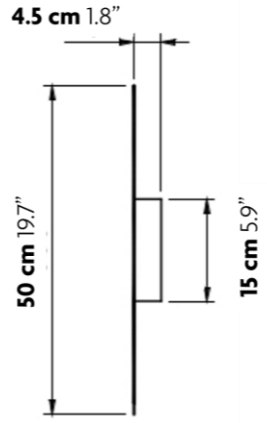

YA-YA 2 WALL/CEILING

Designed by Hind Rabii

DESIGN & INSPIRATION

Forms free from the restrictive tenets of fashion, expressing themselves as mischievous yet aware of their formal presence. YA-YA is mischievous and ironic, its dual personality endearing. YA-YA wears its materials with such timeless elegance that they could be "anything". The rays projected onto its surfaces light up the most colorless mediums and give them graphic presence..

LIGHT SOURCE

1 X 10W Integral LED (included)
3000K | 1500 lm
Dimmable (Triac dimming)

SPECIFICATIONS & TECHNICAL NOTES

- ETL Listed
- ADA Compliant
- Made in Belgium. Constructed in metal.
- Mounts directly to a standard Junction box.
- Suitable for wall or ceiling installation.

PRODUCT CODES

	White Marble	HR-YAYA.02.WM
	Black Marble	HR-YAYA.02.BM
	Gold Leaf	HR-YAYA.02.GL
	Cooper Leaf	HR-YAYA.02.CL
	Silver Leaf	HR-YAYA.02.SL
	Matt White	HR-YAYA.02.WH

uplight group.

HIND RABII
LIGHTING STUDIO

Uplight group, LLC. 1835 NE Miami Gardens Dr. N. Miami Beach, FL 33179.
Tel. +1.305.621.9602. sales@uplightgroup.com www.uplightgroup.com

Fixture Type _____ Notes _____
Project Name _____