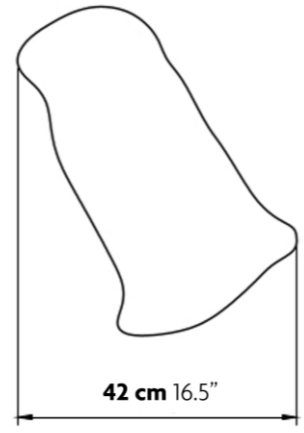

YA-YA 2 WALL/CEILING

Designed by Hind Rabii

DESIGN & INSPIRATION

Forms free from the restrictive tenets of fashion, expressing themselves as mischievous yet aware of their formal presence. YA-YA is mischievous and ironic, its dual personality endearing. YA-YA wears its materials with such timeless elegance that they could be "anything". The rays projected onto its surfaces light up the most colorless mediums and give them graphic presence..

LIGHT SOURCE

1 X 10W Integral LED (included)
3000K | 1500 lm
Dimmable (Triac dimming)

SPECIFICATIONS & TECHNICAL NOTES

- ETL Listed
- ADA Compliant
- Made in Belgium. Constructed in metal.
- Mounts directly to a standard Junction box.
- Suitable for wall or ceiling installation.

PRODUCT CODES

	White Marble	HR-YAYA.02.WM
	Black Marble	HR-YAYA.02.BM
	Gold Leaf	HR-YAYA.02.GL
	Cooper Leaf	HR-YAYA.02.CL
	Silver Leaf	HR-YAYA.02.SL
	Matt White	HR-YAYA.02.WH

uplight group.

HIND RABII
LIGHTING STUDIO

Uplight group, LLC. 1835 NE Miami Gardens Dr. N. Miami Beach, FL 33179.
Tel. +1.305.621.9602. sales@uplightgroup.com www.uplightgroup.com

Fixture Type _____ Notes _____
Project Name _____