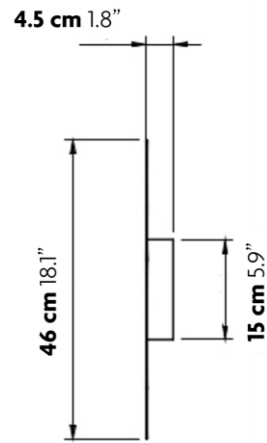

YA-YA 1 WALL/CEILING

Designed by Hind Rabii

DESIGN & INSPIRATION

Forms free from the restrictive tenets of fashion, expressing themselves as mischievous yet aware of their formal presence. YA-YA is mischievous and ironic, its dual personality endearing. YA-YA wears its materials with such timeless elegance that they could be "anything". The rays projected onto its surfaces light up the most colorless mediums and give them graphic presence..

LIGHT SOURCE

1 X 10W Integral LED (included)
3000K | 1500 lm
Dimmable (Triac dimming)

SPECIFICATIONS & TECHNICAL NOTES

- ETL Listed
- ADA Compliant
- Made in Belgium. Constructed in metal.
- Mounts directly to a standard Junction box.
- Suitable for wall or ceiling installation.

PRODUCT CODES

	White Marble	HR-YAYA.01.WM
	Black Marble	HR-YAYA.01.BM
	Gold Leaf	HR-YAYA.01.GL
	Cooper Leaf	HR-YAYA.01.CL
	Silver Leaf	HR-YAYA.01.SL
	Matt White	HR-YAYA.01.WH

uplight group.

HIND RABII
LIGHTING STUDIO

Uplight group, LLC. 1835 NE Miami Gardens Dr. N. Miami Beach, FL 33179.
Tel. +1.305.621.9602. sales@uplightgroup.com www.uplightgroup.com

Fixture Type _____
Project Name _____

Notes _____