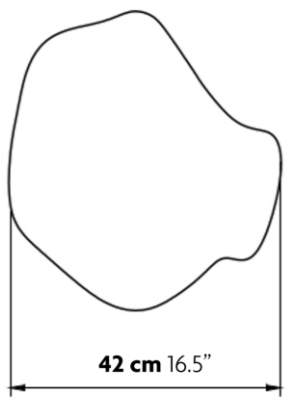

YA-YA 1 WALL/CEILING

Designed by Hind Rabii

DESIGN & INSPIRATION

Forms free from the restrictive tenets of fashion, expressing themselves as mischievous yet aware of their formal presence. YA-YA is mischievous and ironic, its dual personality endearing. YA-YA wears its materials with such timeless elegance that they could be "anything". The rays projected onto its surfaces light up the most colorless mediums and give them graphic presence..

LIGHT SOURCE

1 X 10W Integral LED (included)
3000K | 1500 lm
Dimmable (Triac dimming)

SPECIFICATIONS & TECHNICAL NOTES

- ETL Listed
- ADA Compliant
- Made in Belgium. Constructed in metal.
- Mounts directly to a standard Junction box.
- Suitable for wall or ceiling installation.

PRODUCT CODES

	White Marble	HR-YAYA.01.WM
	Black Marble	HR-YAYA.01.BM
	Gold Leaf	HR-YAYA.01.GL
	Cooper Leaf	HR-YAYA.01.CL
	Silver Leaf	HR-YAYA.01.SL
	Matt White	HR-YAYA.01.WH

uplight group.

HIND RABII
LIGHTING STUDIO

Uplight group, LLC. 1835 NE Miami Gardens Dr. N. Miami Beach, FL 33179.
Tel. +1.305.621.9602. sales@uplightgroup.com www.uplightgroup.com

Fixture Type _____
Project Name _____

Notes _____