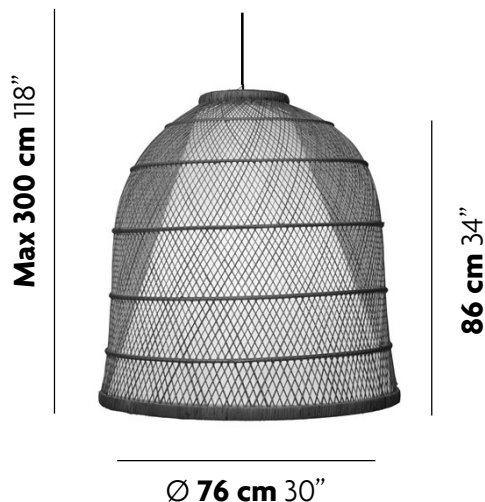

PRODUCT CODES

Light Wood

02-BELLA/201L

uplight group.

Uplight group, LLC. 1835 NE Miami Gardens Dr. N. Miami Beach, FL 33179.
Tel. +1.305.621.9602. sales@uplightgroup.com www.uplightgroup.com

Fixture Type _____
Project Name _____

Notes _____