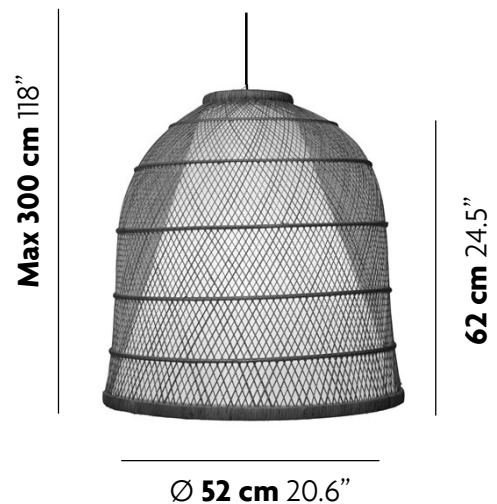

PRODUCT CODES

Light Wood

02-BELLA/044

uplight group.

Uplight group, LLC. 1835 NE Miami Gardens Dr. N. Miami Beach, FL 33179.
Tel. +1.305.621.9602. sales@uplightgroup.com www.uplightgroup.com

Fixture Type _____
Project Name _____

Notes _____