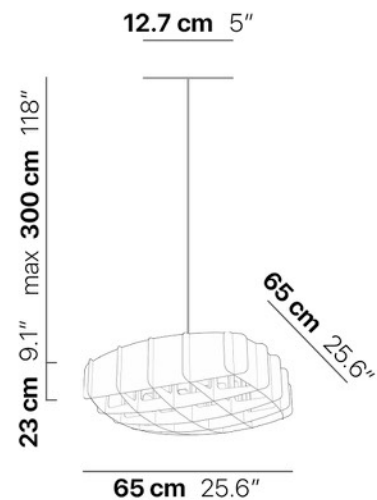

uplight group.

Uplight Group, LLC 1835 NE Miami Gardens Dr. N. Miami Beach, FL 33179
Tel. +1.305.621.9602 sales@uplightgroup.com www.uplightgroup.com

Fixture Type _____ Notes _____
Project Name _____