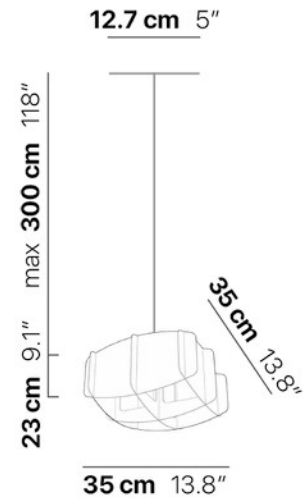

uplight group.

Uplight Group, LLC 1835 NE Miami Gardens Dr. N. Miami Beach, FL 33179
Tel. +1.305.621.9602 sales@uplightgroup.com www.uplightgroup.com

Fixture Type _____ Notes _____
Project Name _____