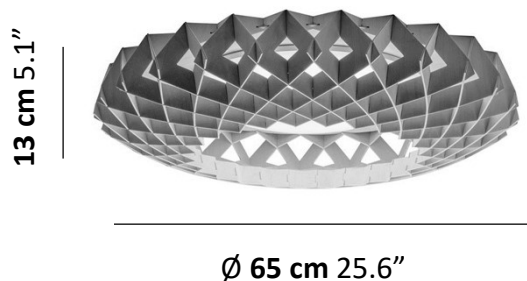

DIAGRAM

SPECIFICATIONS & TECHNICAL NOTES

- ETL Listed.
- Made in Finland. Constructed in birch plywood.
- White acrylic diffuser.
- Mounts directly to a standard Junction box.

PRODUCT CODES

Birch Shade /
White Acrylic Diffuser SF-P6501

Black Shade /
White Acrylic Diffuser SF-P6503

White Shade /
White Acrylic Diffuser SF-P6505

uplight group.

Uplight group, LLC. 1835 NE Miami Gardens Dr. N. Miami Beach, FL 33179.
Tel. +1.305.621.9602. sales@uplightgroup.com www.uplightgroup.com

Fixture Type _____
Project Name _____

Notes _____