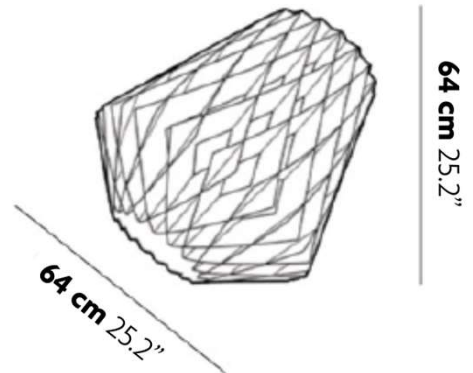

## SPECIFICATIONS & TECHNICAL NOTES

- Made in Finland. Constructed in Natural Wood.
- Cable length 78".

## PRODUCT CODES

Birch shade / White cable SF-PF6401

White shade / White cable SF-PF6405

Black shade / Black cable SF-PF6403

uplight group.

PILKE™

Uplight group, LLC. 1835 NE Miami Gardens Dr. N. Miami Beach, FL 33179.  
Tel. +1.305.621.9602. sales@uplightgroup.com www.uplightgroup.com