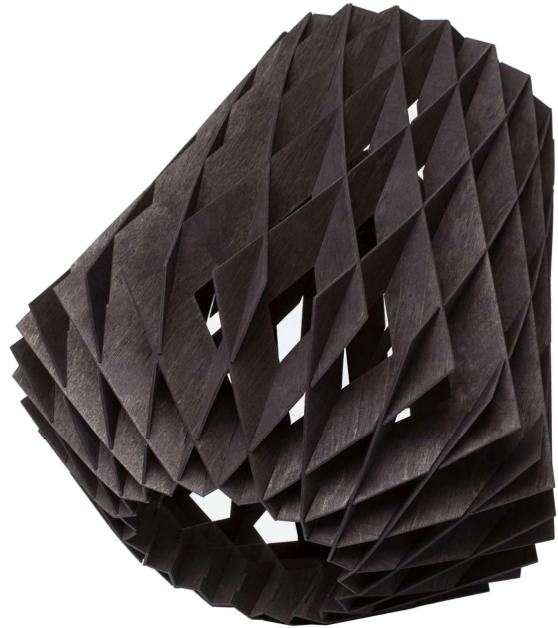

# PILKE 64 FLOOR LAMP

Designed by Tuukka Halonen

## DESIGN & INSPIRATION

The inspiration for the Pilke came from traditional Finnish shingle work, but Tuukka Halonen upgraded the design to a modern structure made with today's state of the art technology. Repetition of plywood parts in right angle creates beautiful subtle friction to light. No glue or screws are used. Pilke is a unique, decorative light fixture, giving natural warm light through its wooden structure.