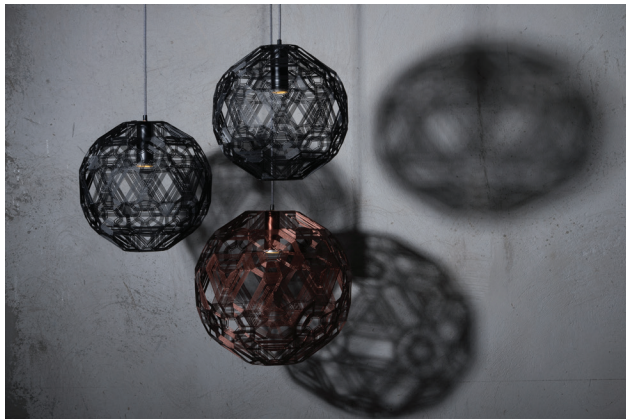

Fixture Type _____
 Ordering Code _____
 Project Name _____
 Location _____

ZATTELITE - PENDANT

Handmade in the Philippines from galvanized iron, a malleable material which allows artisans to weave innovative shapes. Canopy included.

LIGHT SOURCE

Lamp: E26 LED 120V

SPECIFICATIONS & TECHNICAL NOTES

UL Listed
 Handmade from galvanized iron
 Lamps are not included
 Mounts directly to a standard Junction box
 Cable length 10' (field adjustable)

<p>Zattelite 3</p>	<p>Zattelite 4</p>	<p>Zattelite 5</p>	Filament LED 120V E26 LED 120V	Florentine Black	<p>49-ZAT/3/FLO 49-ZAT/4/FLO 49-ZAT/5/FLO</p> <p>49-ZAT/3/BLK 49-ZAT/4/BLK 49-ZAT/5/BLK</p>
<p> Weights: Zattelite 3 - 4.5 lbs, Zattelite 4 - 6 lbs, Zattelite 5 - 7 lbs Fixture supplied with canopy: Yes Mounts to standard J-Box: Yes </p>					