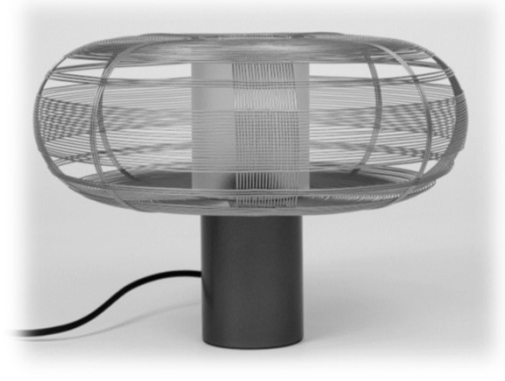

TUBBY TABLE LAMP

Designed by Schema

DESIGN & INSPIRATION

Handmade in the Philippines from galvanized iron, a malleable material which allows artisans to weave innovative shapes. Because our items are not manufactured by machines, the result each time is a unique, hand-woven product that brings the artisan's personal touch into any living space.

LIGHT SOURCE

1 x E26 LED 15W MAX
Suggested Specs: A19 Frosted
> 90 CRI | 3000K | Dimmable

SPECIFICATIONS & TECHNICAL NOTES

- Made in The Philippines. Constructed in metal.
- Includes frosted diffuser to conceal the light source.

PRODUCT CODES

Taupe

49-TUB/T/TPE

Ø 36 cm 14.25"

25 cm 10"

uplight group.