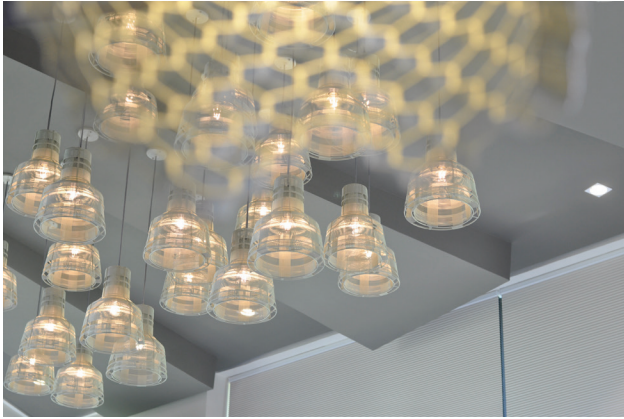

Fixture Type _____
 Ordering Code _____
 Project Name _____
 Location _____

SECTION - PENDANT

Handmade in the Philippines from galvanized iron, a malleable material which allows artisans to weave innovative shapes. Canopy included.

LIGHT SOURCE

Lamp: E26 LED 120V

SPECIFICATIONS & TECHNICAL NOTES

UL Listed
 Handmade from galvanized iron
 Lamps are not included
 Mounts directly to a standard Junction box
 Cable length 10' (field adjustable)

	Filament LED 120V E26 LED 120V	Light Grey White	49-SEC/LTG 49-SEC/WHT
<p> Weight: 3.75 lbs Fixture supplied with canopy: Yes Mounts to standard J-Box: Yes </p>			