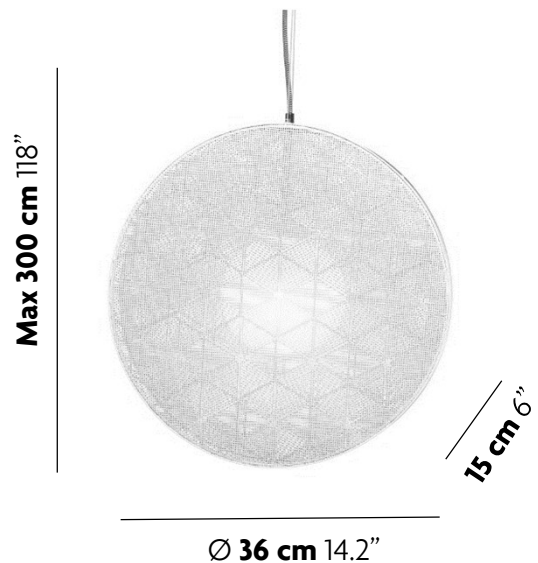

PRODUCT CODES

White

49-HUSH/L/WH

Black

49-HUSH/L/BK

Gray

49-HUSH/L/GY

uplight group.

Uplight group, LLC. 1835 NE Miami Gardens Dr. N. Miami Beach, FL 33179.
Tel. +1.305.621.9602. sales@uplightgroup.com www.uplightgroup.com

Fixture Type _____
Project Name _____

Notes _____