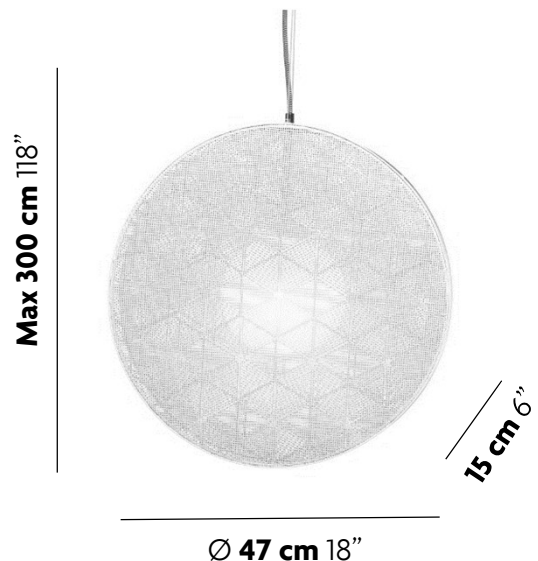

PRODUCT CODES

White

49-HUSH/L/WH

Black

49-HUSH/L/BK

Gray

49-HUSH/L/GY

uplight group.

Uplight group, LLC. 1835 NE Miami Gardens Dr. N. Miami Beach, FL 33179.
Tel. +1.305.621.9602. sales@uplightgroup.com www.uplightgroup.com

Fixture Type _____
Project Name _____

Notes _____