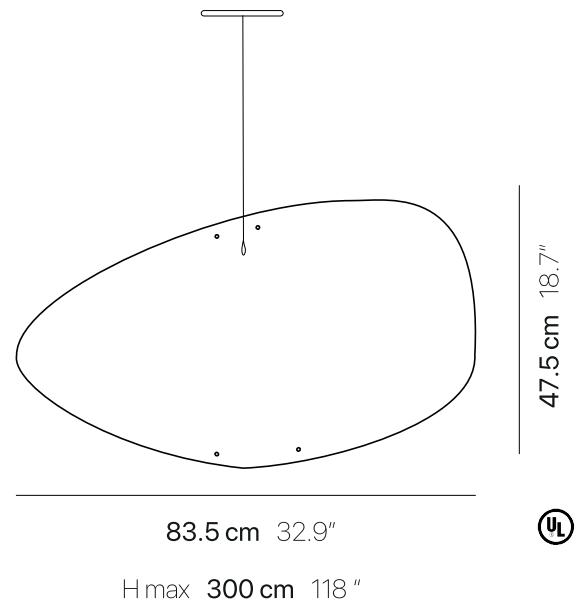

DIAGRAM

uplight group.

Uplight Group, LLC 1835 NE Miami Gardens Dr. N. Miami Beach, FL 33179
Tel. +1.305.621.9602 sales@uplightgroup.com www.uplightgroup.com

octavioamado

Fixture Type _____ Notes _____
Project Name _____