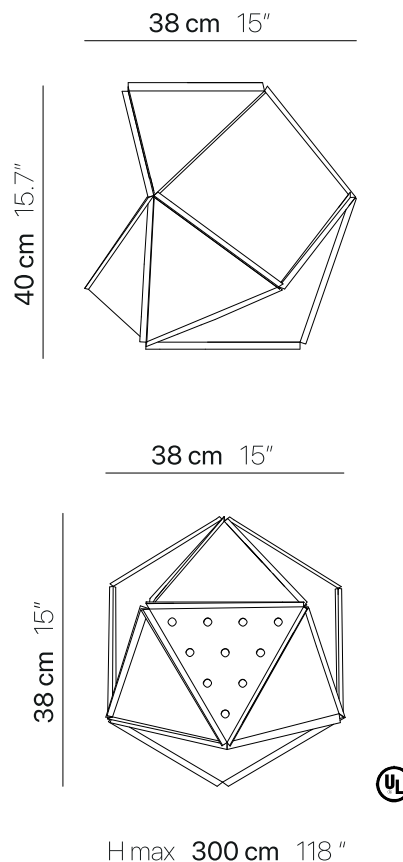

LIGHT SOURCE

1 x E26 LED 25W MAX

Suggested Specs: A21 Frosted

> 90 CRI | 3000K | Dimmable

Omni-directional | 1600+ Lumens

SPECIFICATIONS & TECHNICAL NOTES

UL Listed

Made in France. Constructed in fireproof PVC.

Mounts directly to a standard Junction box.

Cable length max. 10' (field adjustable)

PRODUCT CODES

WHITE OA-F.SAPHIR

DIAGRAM

uplight group.

Uplight Group, LLC 1835 NE Miami Gardens Dr. N. Miami Beach, FL 33179
Tel. +1.305.621.9602 sales@uplightgroup.com www.uplightgroup.com