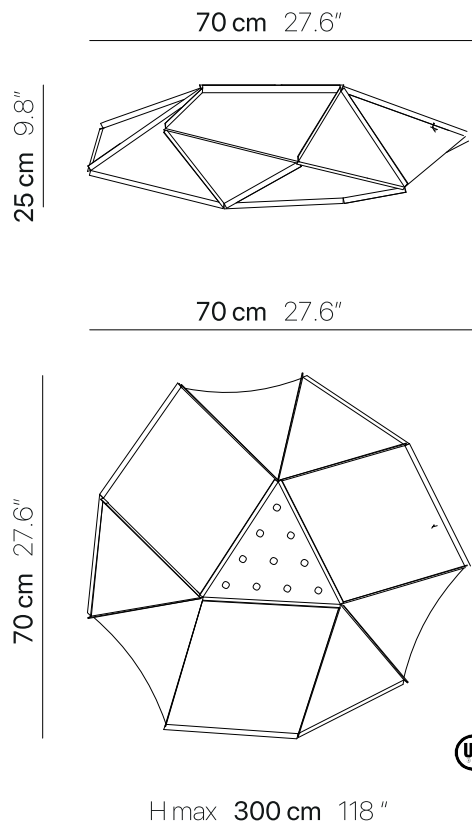

FOLD RUBIS PENDANT

Designed by Octavio Amado

DESIGN & INSPIRATION

Fold is a revolutionary construction system made up of 3 polygons with equal sides. Unique three-dimensional shapes can be built by connecting the modules made of a translucent fireproof PVC material. Designers can combine multiple shapes to create large custom installations.

LIGHT SOURCE

1 x E26 LED 25W MAX

Suggested Specs: A21 Frosted

> 90 CRI | 3000K | Dimmable

Omni-directional | 1600+ Lumens

SPECIFICATIONS & TECHNICAL NOTES

UL Listed

Made in France. Constructed in fireproof PVC.

Mounts directly to a standard Junction box.

Cable length max. 10' (field adjustable)

PRODUCT CODES

WHITE OA-F.RUBIS

DIAGRAM

uplight group.

Uplight Group, LLC 1835 NE Miami Gardens Dr. N. Miami Beach, FL 33179
Tel. +1.305.621.9602 sales@uplightgroup.com www.uplightgroup.com