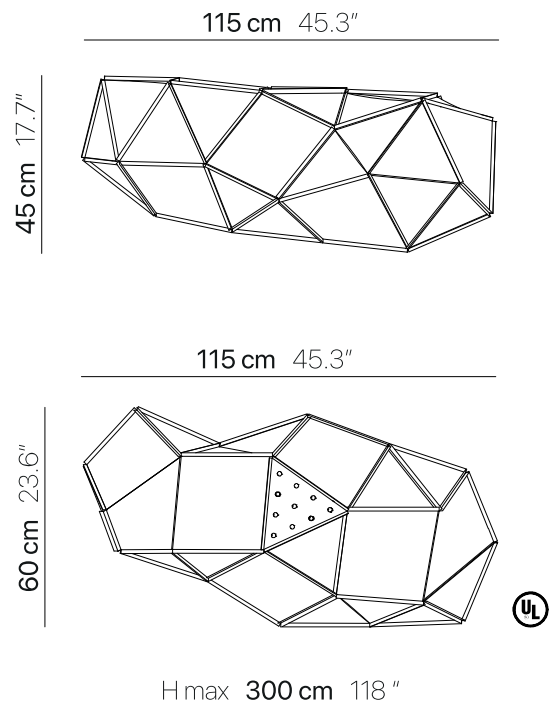

DIAGRAM

uplight group.

Uplight Group, LLC 1835 NE Miami Gardens Dr. N. Miami Beach, FL 33179
Tel. +1.305.621.9602 sales@uplightgroup.com www.uplightgroup.com

octavioamado

Fixture Type _____ Notes _____
Project Name _____