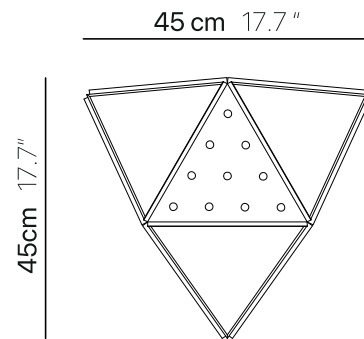

Mounts directly to a standard Junction box.

Cable length max. 10' (field adjustable)

DIAGRAM

PRODUCT CODES

WHITE OA-F.DIAMANT

H max 300 cm 118 "

uplight group.

Uplight Group, LLC 1835 NE Miami Gardens Dr. N. Miami Beach, FL 33179
Tel. +1.305.621.9602 sales@uplightgroup.com www.uplightgroup.com