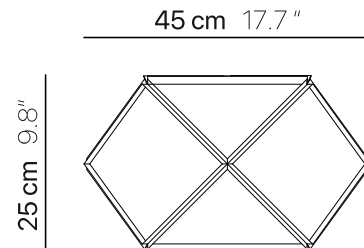

Mounts directly to a standard Junction box.

Cable length max. 10' (field adjustable)

DIAGRAM

PRODUCT CODES

WHITE OA-F.DIAMANT

H max 300 cm 118 "

uplight group.

Uplight Group, LLC 1835 NE Miami Gardens Dr. N. Miami Beach, FL 33179
Tel. +1.305.621.9602 sales@uplightgroup.com www.uplightgroup.com