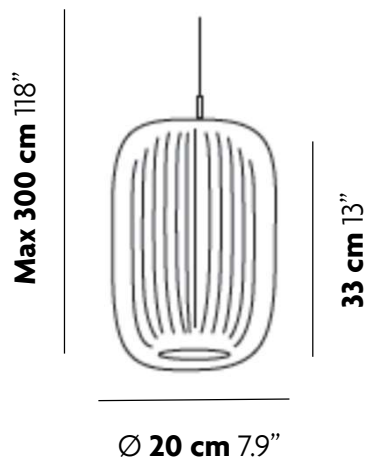

uplight group.

Uplight group, LLC. 1835 NE Miami Gardens Dr. N. Miami Beach, FL 33179.
Tel. +1.305.621.9602. sales@uplightgroup.com www.uplightgroup.com

Fixture Type _____
Project Name _____

Notes _____