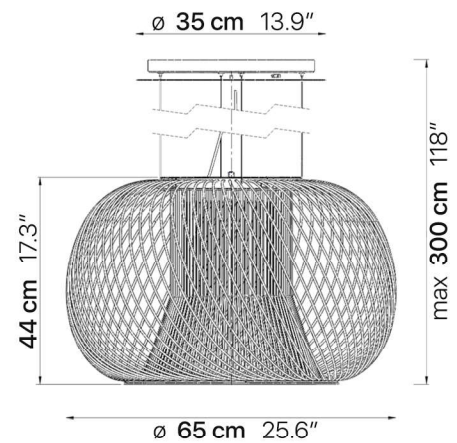

ML-242.065.04E

Satin Gold

ML-242.065.05E

DIAGRAM

uplight group.

Uplight Group, LLC 1835 NE Miami Gardens Dr. N. Miami Beach, FL 33179
Tel. +1.305.621.9602 sales@uplightgroup.com www.uplightgroup.com

Fixture Type _____ Notes _____
Project Name _____