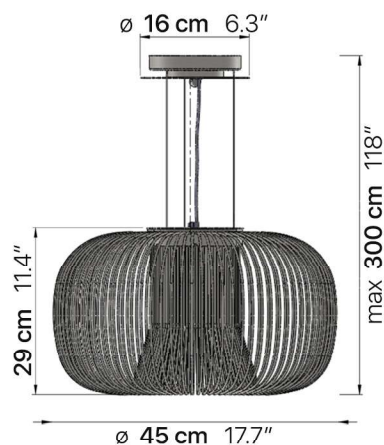

DIAGRAM

uplight group.

Uplight Group, LLC 1835 NE Miami Gardens Dr. N. Miami Beach, FL 33179
Tel. +1.305.621.9602 sales@uplightgroup.com www.uplightgroup.com

Fixture Type _____ Notes _____
Project Name _____

METAL LUX