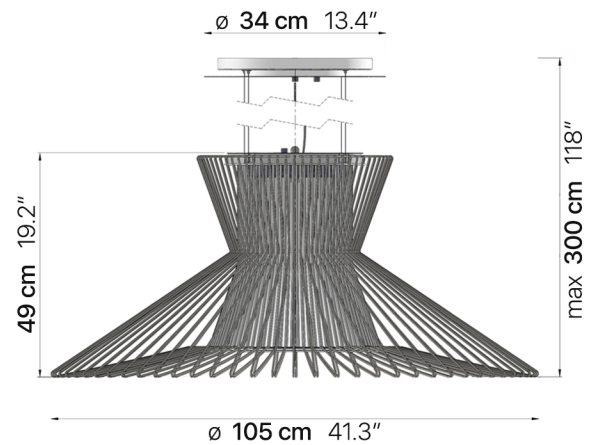

ML-241.105.04E

Satin Gold

ML-241.105.05E

DIAGRAM

uplight group.

Uplight Group, LLC 1835 NE Miami Gardens Dr. N. Miami Beach, FL 33179
Tel. +1.305.621.9602 sales@uplightgroup.com www.uplightgroup.com

Fixture Type _____ Notes _____
Project Name _____