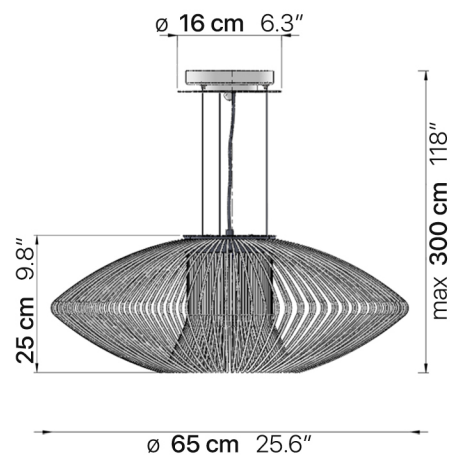

ML-240.065.04E

Satin Gold

ML-240.065.05E

DIAGRAM

uplight group.

Uplight Group, LLC 1835 NE Miami Gardens Dr. N. Miami Beach, FL 33179
Tel. +1.305.621.9602 sales@uplightgroup.com www.uplightgroup.com

Fixture Type _____ Notes _____
Project Name _____