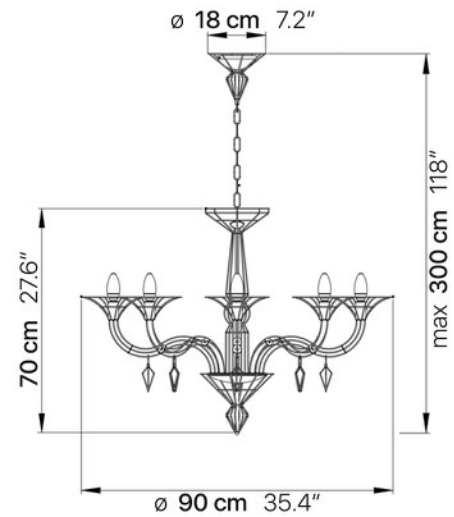

DIAGRAM

uplight group.

Uplight Group, LLC 1835 NE Miami Gardens Dr. N. Miami Beach, FL 33179
Tel. +1.305.621.9602 sales@uplightgroup.com www.uplightgroup.com

Fixture Type _____ Notes _____
Project Name _____