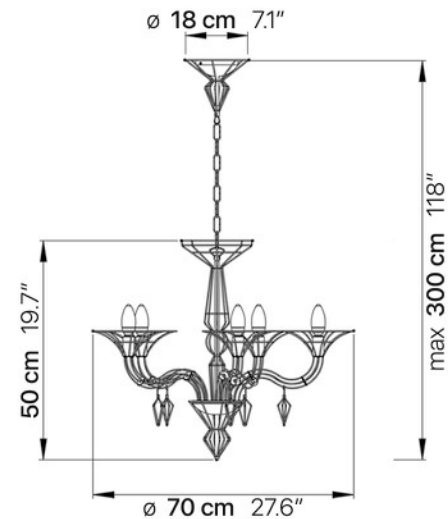

DIAGRAM

uplight group.

Uplight Group, LLC 1835 NE Miami Gardens Dr. N. Miami Beach, FL 33179
Tel. +1.305.621.9602 sales@uplightgroup.com www.uplightgroup.com

Fixture Type _____ Notes _____
Project Name _____

METAL LUX