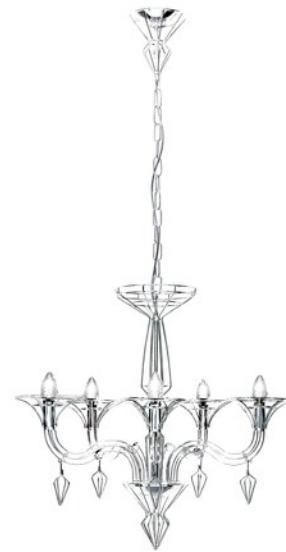

# DEDALO 5A CHANDELIER

Designed by Studio Tecnico Metal Lux & SSD

## DESIGN & INSPIRATION

An up-to-date, metallic translation of the elegant line of a traditional Murano style chandelier in modern terms and brilliant accents. A fine almost imperceptible mesh of glittering wires, transmit an incandescent glow of light with reflected brilliance.

## PRODUCT CODES

Chrome

ML-192.155.01

Satin Gold

ML-192.155.02

Matt White

ML-192.155.03