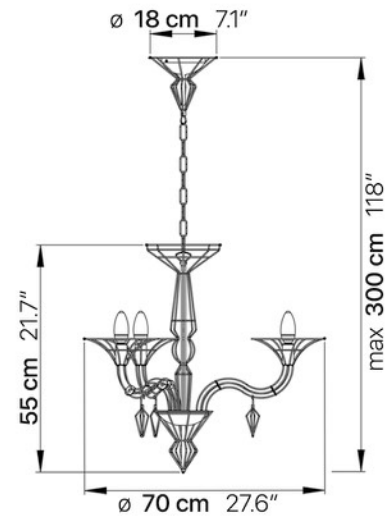

DEDALO 3A CHANDELIER

Designed by Studio Tecnico Metal Lux & SSD

DESIGN & INSPIRATION

An up-to-date, metallic translation of the elegant line of a traditional Murano style chandelier in modern terms and brilliant accents. A fine almost imperceptible mesh of glittering wires, transmit an incandescent glow of light with reflected brilliance.

LIGHT SOURCE

3 x E12 LED 15W MAX
Suggested Specs: B11 Clear
> 90 CRI / 2700K / Dimmable

SPECIFICATIONS & TECHNICAL NOTES

UL Listed

Made in Italy. Constructed in metal

Mounts directly to a standard Junction box

Cable length max. 10' (field adjustable)

Custom colors available upon request

PRODUCT CODES

Chrome

ML-192.133.01

Satin Gold

ML-192.133.02

Matt White

ML-192.133.03

DIAGRAM

uplight group.

Uplight Group, LLC 1835 NE Miami Gardens Dr. N. Miami Beach, FL 33179
Tel. +1.305.621.9602 sales@uplightgroup.com www.uplightgroup.com

Fixture Type _____ Notes _____
Project Name _____