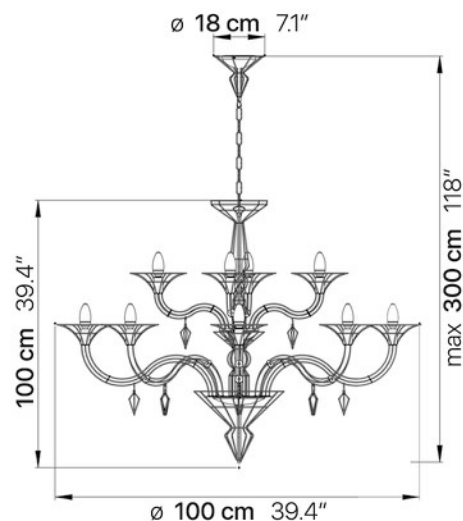

DIAGRAM

uplight group.

Uplight Group, LLC 1835 NE Miami Gardens Dr. N. Miami Beach, FL 33179
Tel. +1.305.621.9602 sales@uplightgroup.com www.uplightgroup.com

Fixture Type _____ Notes _____
Project Name _____

METAL LUX