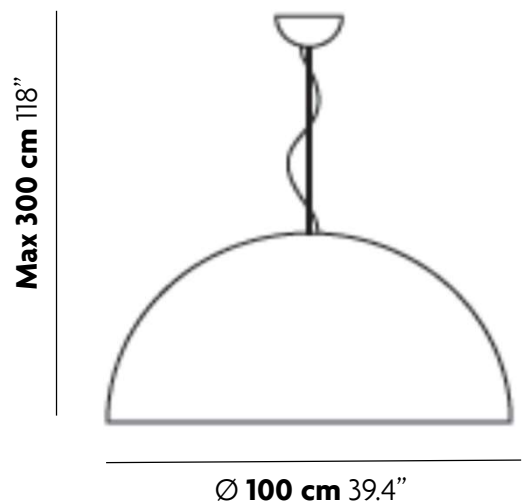

PRODUCT CODES

White ML-271.090.02

Black ML-271.090.03

Bronze ML-271.090.04

Gold ML-271.090.05

uplight group.

Uplight group, LLC. 1835 NE Miami Gardens Dr. N. Miami Beach, FL 33179.
Tel. +1.305.621.9602. sales@uplightgroup.com www.uplightgroup.com

Fixture Type _____
Project Name _____

Notes _____