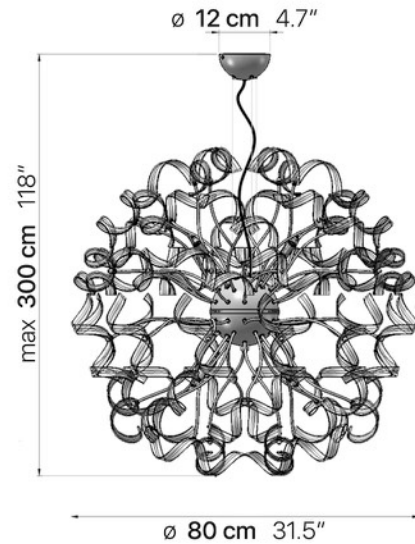

Cable length max. 10' (field adjustable)

Custom colors available upon request

PRODUCT CODES

Chrome structure
Clear glass ML-206.180.01

Chrome structure
White glass ML-206.180.02

Chrome structure
Black glass ML-206.180.03

Chrome structure
Cherry glass ML-206.180.04

Chrome structure
Amber glass ML-206.180.06

DIAGRAM

uplight group.

Uplight Group, LLC 1835 NE Miami Gardens Dr. N. Miami Beach, FL 33179
Tel. +1.305.621.9602 sales@uplightgroup.com www.uplightgroup.com