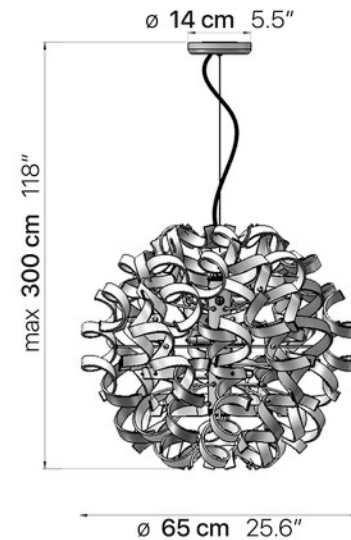

ASTRO 65 CHANDELIER

Designed by Studio Tecnico Metal Lux & SSD

DESIGN & INSPIRATION

The imagination and the fantasy of Venetian style are interpreted by a free-form graceful ribbon. Flexible metal arms allow an ever-changing and sophisticated approach that allows endless variations of shapes, sizes and colors. The light is dressed in new shapes and changing colors, a promising sunrise of reflections and hues that perpetuate in space.

LIGHT SOURCE

9 x E12 LED 15W MAX
Suggested Specs: B11 Clear
> 90 CRI / 2700K / Dimmable

SPECIFICATIONS & TECHNICAL NOTES

UL Listed

Made in Italy. Constructed in metal and glass

Mounts directly to a standard Junction box

Cable length max. 10' (field adjustable)

Custom colors available upon request

PRODUCT CODES

Chrome structure
Clear glass ML-206.170.01

Chrome structure
White glass ML-206.170.02

Chrome structure
Black glass ML-206.170.03

Chrome structure
Cherry glass ML-206.170.04

Chrome structure
Amber glass ML-206.170.06

DIAGRAM

uplight group.

Uplight Group, LLC 1835 NE Miami Gardens Dr. N. Miami Beach, FL 33179
Tel. +1.305.621.9602 sales@uplightgroup.com www.uplightgroup.com

Fixture Type _____ Notes _____
Project Name _____

METAL LUX