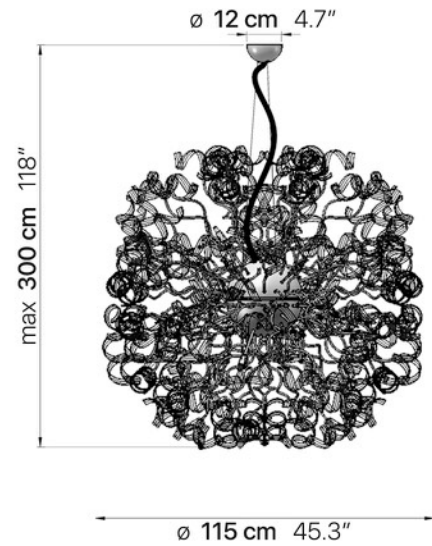

LIGHT SOURCE

18 x E12 LED 15W MAX
Suggested Specs: B11 Clear
> 90 CRI / 2700K / Dimmable

SPECIFICATIONS & TECHNICAL NOTES

UL Listed

Made in Italy. Constructed in metal and glass

Mounts directly to a standard Junction box

Cable length max. 10' (field adjustable)

Custom colors available upon request

PRODUCT CODES

Chrome structure
Clear glass ML-206.190.01

Chrome structure
White glass ML-206.190.02

Chrome structure
Black glass ML-206.190.03

Chrome structure
Cherry glass ML-206.190.04

Chrome structure
Amber glass ML-206.190.06

DIAGRAM

uplight group.

Uplight Group, LLC 1835 NE Miami Gardens Dr. N. Miami Beach, FL 33179
Tel. +1.305.621.9602 sales@uplightgroup.com www.uplightgroup.com

Fixture Type _____ Notes _____
Project Name _____

METAL LUX