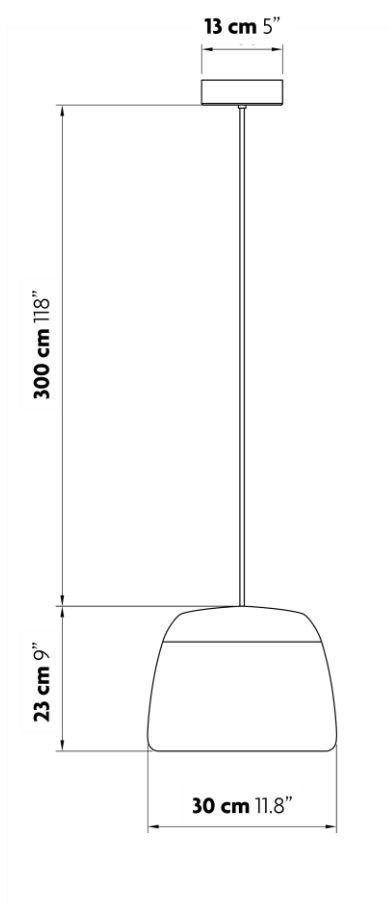

PRODUCT CODES

	Clear glass & black top	HR-ICEAB.30.BK
	Clear glass & white top	HR-ICEAB.30.WH
	Clear glass & silver leaf top	HR-ICEAB.30.SL
	Clear glass & gold leaf top	HR-ICEAB.30.GL
	Clear glass & cooper leaf top	HR-ICEAB.30.CL