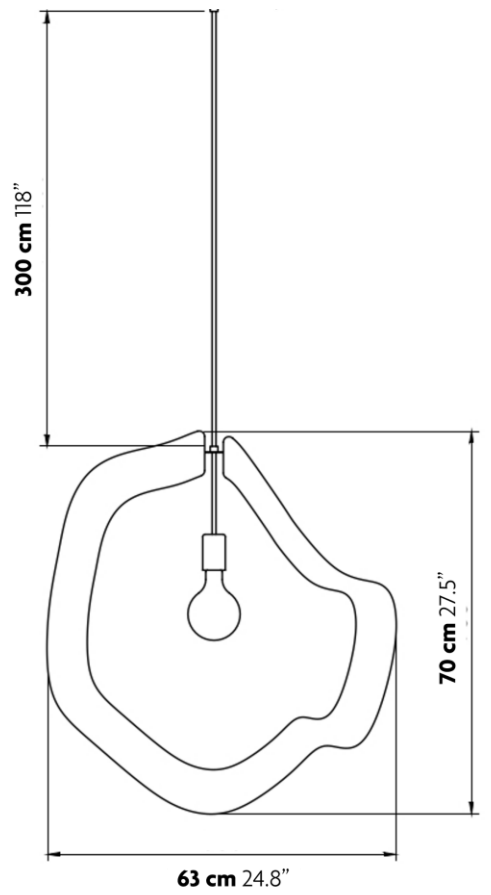

ESPRIT YA-YA 70 PENDANT

Designed by Hind Rabii

DESIGN & INSPIRATION

Forms free from the restrictive tenets of fashion, expressing themselves as mischievous yet aware of their formal presence. YA-YA is mischievous and ironic, its dual personality endearing. YA-YA wears its materials with such timeless elegance that they could be "anything". The rays projected onto its surfaces light up the most colorless mediums and give them graphic presence.

LIGHT SOURCE

1 x E26 LED 15W MAX
Suggested Specs: A19 Frosted
> 90 CRI | 2700K | Dimmable

SPECIFICATIONS & TECHNICAL NOTES

- ETL Listed
- Made in Belgium. Constructed in precision cut metal with hand brushed galvanic finish.
- Mounts directly to a standard Junction box
- Cable length max. 10' (field adjustable). Longer cable available on request.

PRODUCT CODES

	Black Chrome	HR-ESPYA.70.BC
	Gold	HR-ESPYA.70.GL
	Bronze	HR-ESPYA.70.BZ

uplight group.

HIND RABII
LIGHTING STUDIO

Uplight group, LLC. 1835 NE Miami Gardens Dr. N. Miami Beach, FL 33179.
Tel. +1.305.621.9602. sales@uplightgroup.com www.uplightgroup.com

Fixture Type _____
Project Name _____

Notes _____